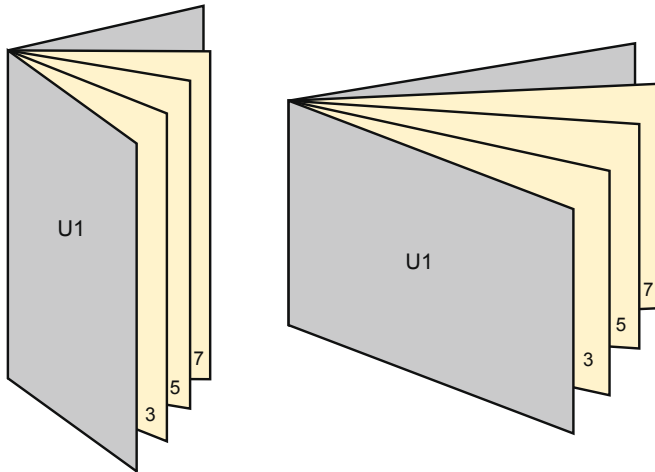

### Sequence of pages

Create pages consecutively as individual pages.

finished product

- Data format  
(incl. 2.00 mm bleed):  
10.90 x 21.40 cm
- Trimmed size (open):  
21.00 x 21.00 cm
- Trimmed size (closed):  
10.50 x 21.00 cm

- **Safety margin**  
Maintaining 5 mm space between the text/information and the edge of the trimmed format prevents undesirable cuts.

### Please note:

- Allow for trim allowance and safety margin according to instructions.
- Arrange background graphics, images or graphics up to the edge of the data format.
- Tolerances may occur during production due to cutting, punching and folding processes.
- This sketch is not drawn to scale.
- Printing data: Instructions and templates can be found under the menu item "Printing data" at [www.onlineprinters.com](http://www.onlineprinters.com).