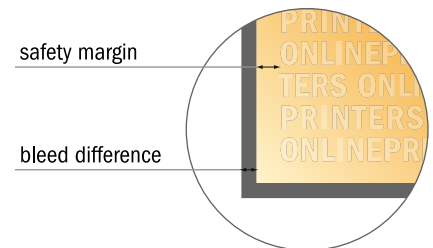

### Sequence of pages

Create pages consecutively as individual pages.

finished product

- Data format  
(incl. 2.00 mm bleed):  
10.90 x 21.40 cm
- Trimmed size (open):  
21.00 x 21.00 cm
- Trimmed size (closed):  
10.50 x 21.00 cm

- **Safety margin**  
Maintaining 5 mm space between the text/information and the edge of the trimmed format prevents undesirable cuts.

### Please note:

- Allow for trim allowance and safety margin according to instructions.
- Arrange background graphics, images or graphics up to the edge of the data format.
- Tolerances may occur during production due to cutting, punching and folding processes.
- This sketch is not drawn to scale.
- Printing data: Instructions and templates can be found under the menu item "Printing data" at [www.onlineprinters.com](http://www.onlineprinters.com).