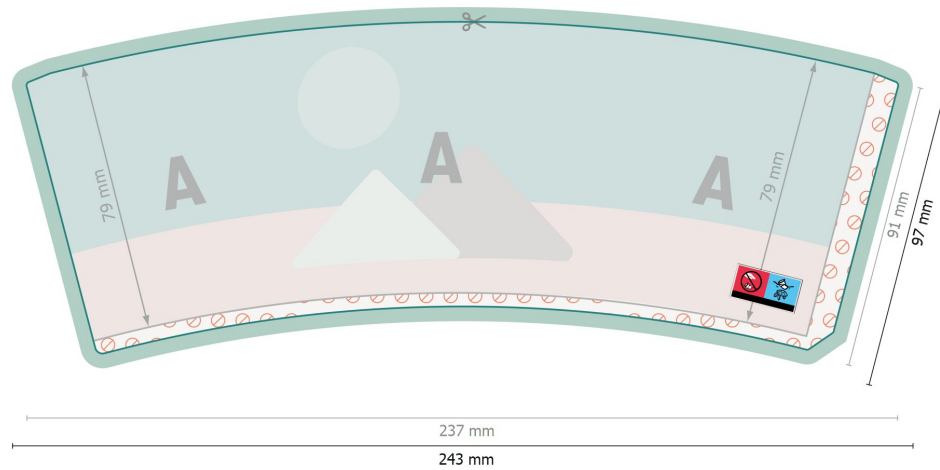

Cardboard Cups, 200 ml

Dataformat (incl. 3 mm bleed):

24,3 x 9,7 cm

Trimmed size:

23,7 x 9,1 cm

bleed:

3 mm

Safety margin:

4 mm

Maintaining space between the text/information and the edge of the trimmed format prevents undesirable cuts.

Explanation of symbols

 Bleed

 Reading direction

 Trimmed size

 Data format

 We will cut/perforate your product here

 Not printable

Please note:

Allow for trim allowance and safety margin according to instructions.

Arrange background graphics, images or graphics up to the edge of the data format.

Tolerances may occur during production due to cutting, punching and folding processes.