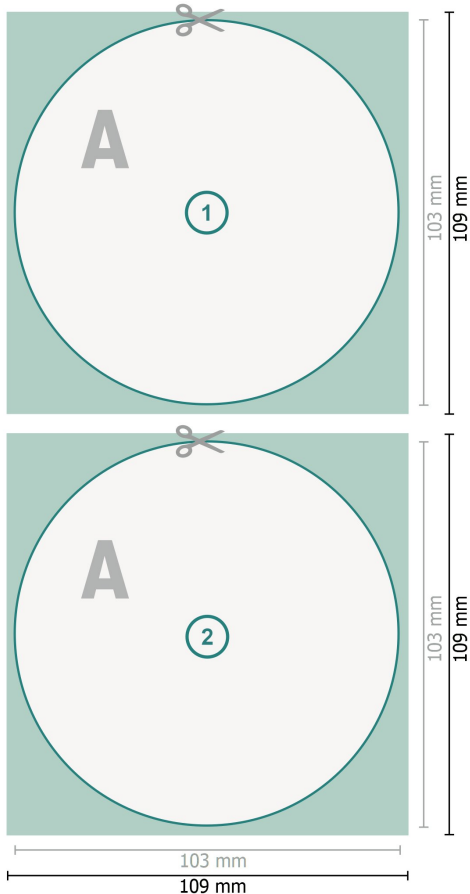

Beer Mat, round, 10.3 cm diameter

Dataformat (incl. 3 mm bleed):

10,9 x 10,9 cm

bleed:

3 mm

Trimmed size:

10,3 x 10,3 cm

Safety margin:

4 mm

Maintaining space between the text/information and the edge of the trimmed format prevents undesirable cuts.

Explanation of symbols

-  Bleed
-  Reading direction
-  Trimmed size
-  Data format
-  We will cut/perforate your product here

Please note:

Allow for trim allowance and safety margin according to instructions.

Arrange background graphics, images or graphics up to the edge of the data format.

Tolerances may occur during production due to cutting, punching and folding processes.