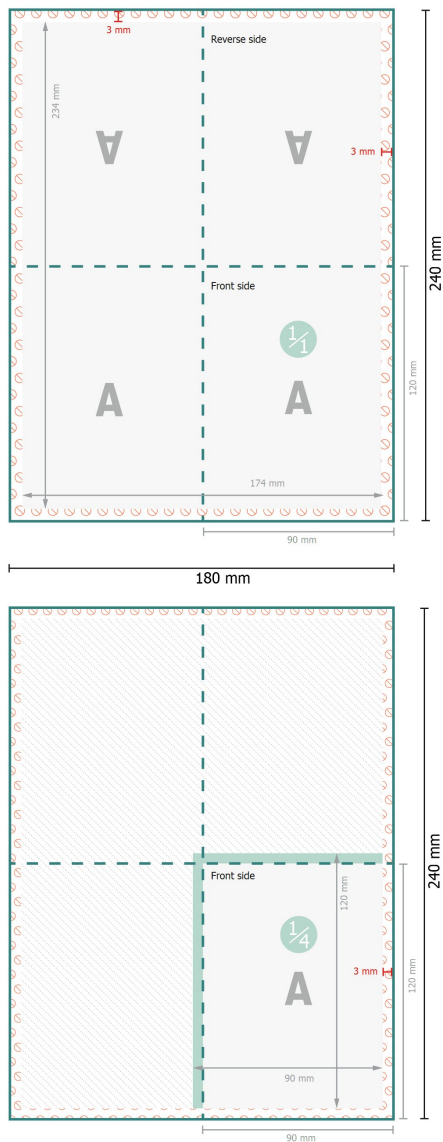

## Napkins (airlaid), 9 x 12 cm

9 x 12 cm

### Data format:

18 x 24 cm

### Trimmed size (closed):

9 x 12 cm

### Safety margin:

4 in

Maintaining space between the text/information and the edge of the trimmed format prevents undesirable cuts.