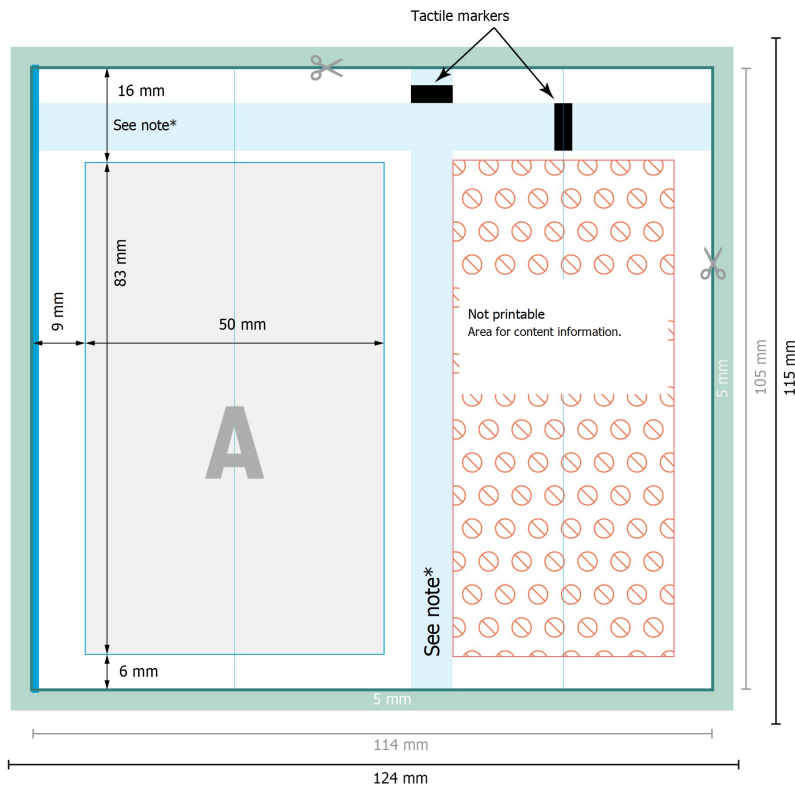

Shower gel, 50 ml

* Any additional elements placed in the areas highlighted in blue must not contain the colour of the tactile markers. We recommend to leave these areas empty.

Dataformat (incl. 5 mm bleed):

12,4 x 11,5 cm

bleed:

5 mm

Trimmed size:

11,4 x 10,5 cm

Safety margin:

4 in

Maintaining space between the text/information and the edge of the trimmed format prevents undesirable cuts.

Explanation of symbols

- Bleed
- Reading direction
- Trimmed size
- Data format
- We will cut/perforate your product here
- Not printable

Please note:

Allow for trim allowance and safety margin according to instructions.

Arrange background graphics, images or graphics up to the edge of the data format.

Tolerances may occur during production due to cutting, punching and folding processes.

Printing data: Instructions and templates can be found under the menu item *Printing data* at www.onlineprinters.co.uk