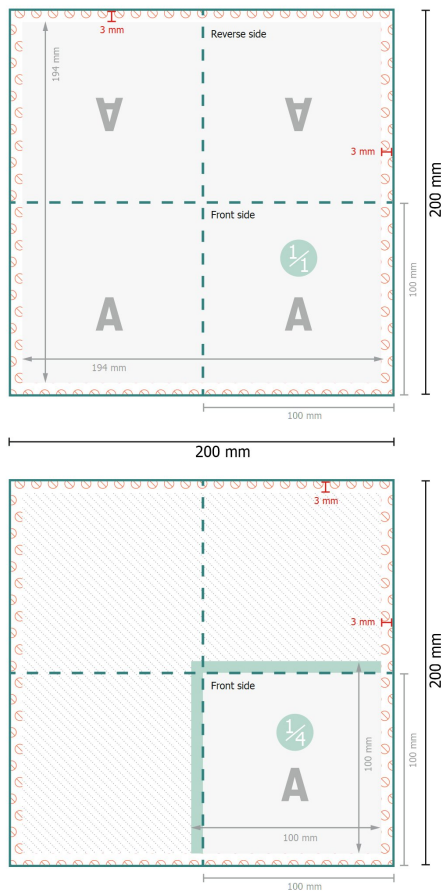

# Datasheet

Napkins (airlaid), 10 x 10 cm

10 x 10 cm

### Data format:

20 x 20 cm

### Trimmed size (closed):

10 x 10 cm

### Explanation of symbols

**A** Reading direction

↔ Trimmed size

▬ Data format

- - - Creasing/Folding

⊘ Not printable