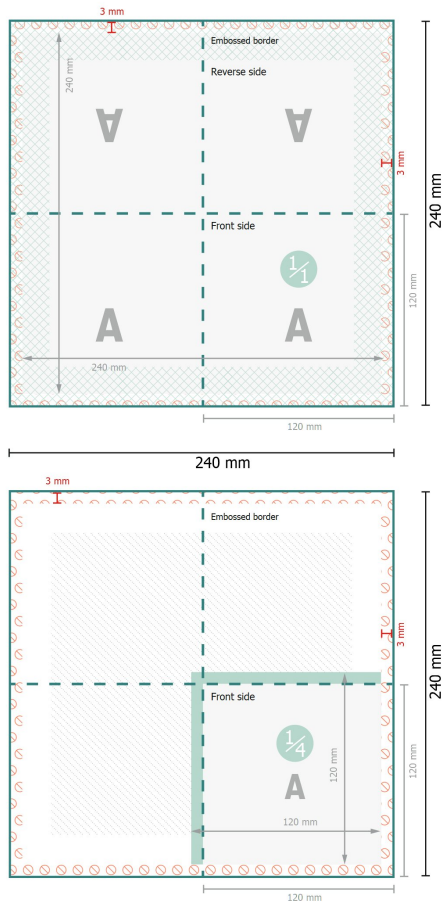

## Napkins (tissue), 12 x 12 cm

### Data format:

24 x 24 cm

### Trimmed size (closed):

12 x 12 cm

### Safety margin:

4 mm

Maintaining space between the text/information and the edge of the trimmed format prevents undesirable cuts.