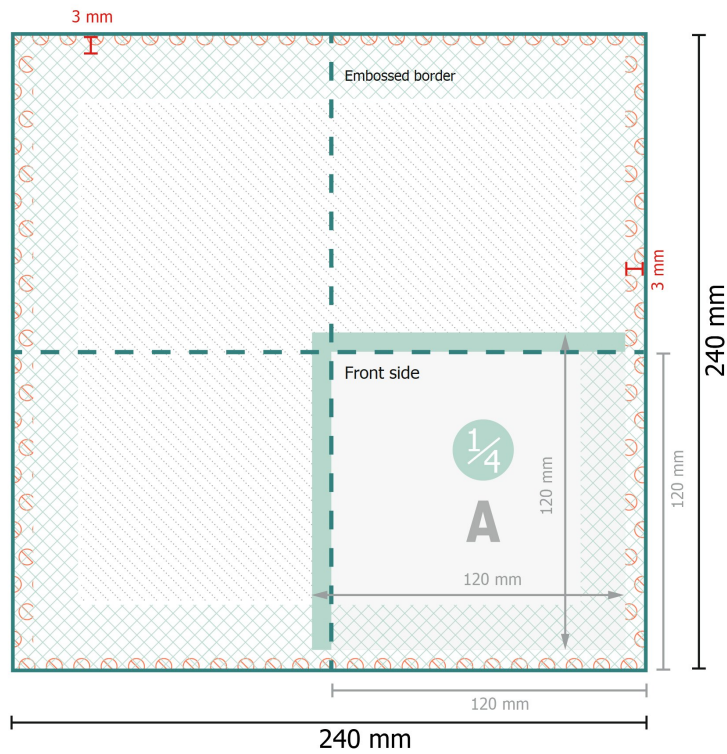

Datasheet

Napkins (ORGANIC tissue), 12 x 12 cm

12 x 12 cm

Data format:

24 x 24 cm

Trimmed size (closed):

12 x 12 cm

Safety margin:

4 in

Maintaining space between the text/information and the edge of the trimmed format prevents undesirable cuts.

Explanation of symbols

A Reading direction

—|— Trimmed size

—|— Data format

- - - - - Creasing/Folding

⊘ Not printable

Please note:

Allow for trim allowance and safety margin according to instructions.

Arrange background graphics, images or graphics up to the edge of the data format.

Tolerances may occur during production due to cutting, punching and folding processes.