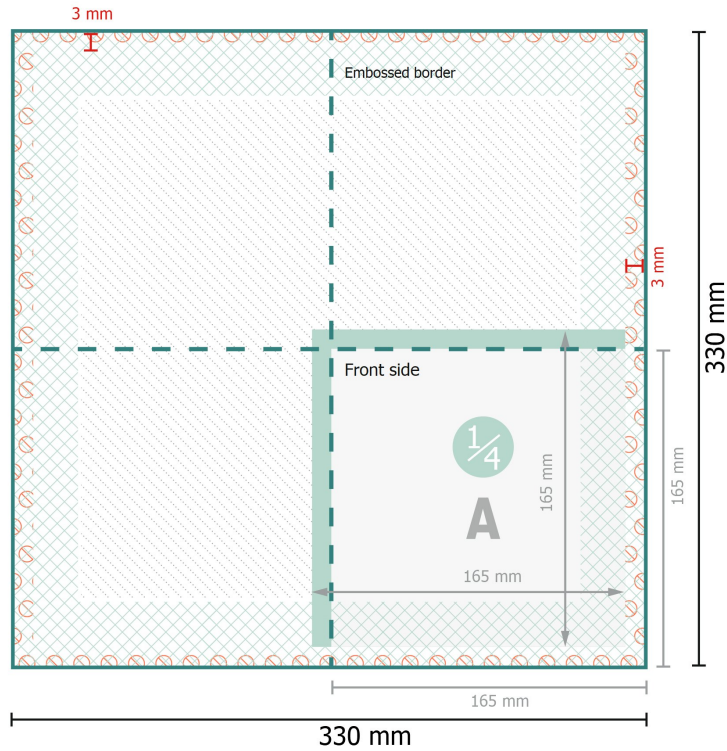

Napkins (ORGANIC tissue), 16,5 x 16,5 cm

16,5 x 16,5 cm

Data format:

33 x 33 cm

Trimmed size (closed):

16,5 x 16,5 cm

Safety margin:

4 in

Maintaining space between the text/information and the edge of the trimmed format prevents undesirable cuts.

Explanation of symbols

A Reading direction

Trimmed size

Data format

Creasing/Folding

Not printable

Please note:

Allow for trim allowance and safety margin according to instructions.

Arrange background graphics, images or graphics up to the edge of the data format.

Tolerances may occur during production due to cutting, punching and folding processes.