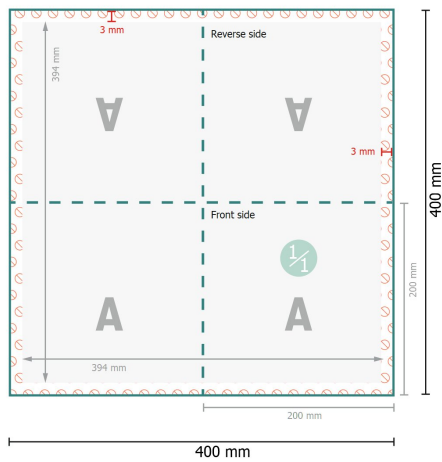

Datasheet

Napkins (organic airlaid), 20 x 20 cm

20 x 20 cm

Explanation of symbols

- A** Reading direction
- Trimmed size
- Data format
- Creasing/Folding
- Not printable

Please note:

Allow for trim allowance and safety margin according to instructions.

Arrange background graphics, images or graphics up to the edge of the data format.

Tolerances may occur during production due to cutting, punching and folding processes.

Printing data: Instructions and templates can be found under the menu item *Printing data* at www.onlineprinters.co.uk