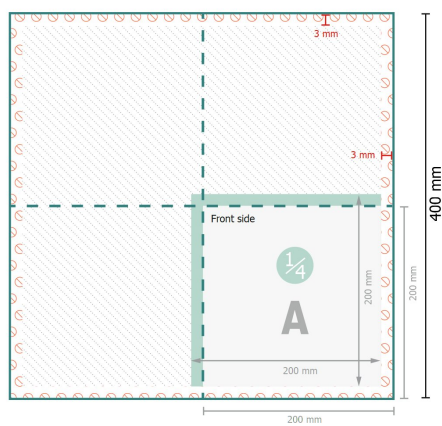

Datasheet

Napkins (organic airlaid), 20 x 20 cm

20 x 20 cm

Explanation of symbols

- A** Reading direction
- Trimmed size
- Data format
- Creasing/Folding
- Not printable

Please note:

Allow for trim allowance and safety margin according to instructions.

Arrange background graphics, images or graphics up to the edge of the data format.

Tolerances may occur during production due to cutting, punching and folding processes.

Printing data: Instructions and templates can be found under the menu item *Printing data* at www.onlineprinters.co.uk