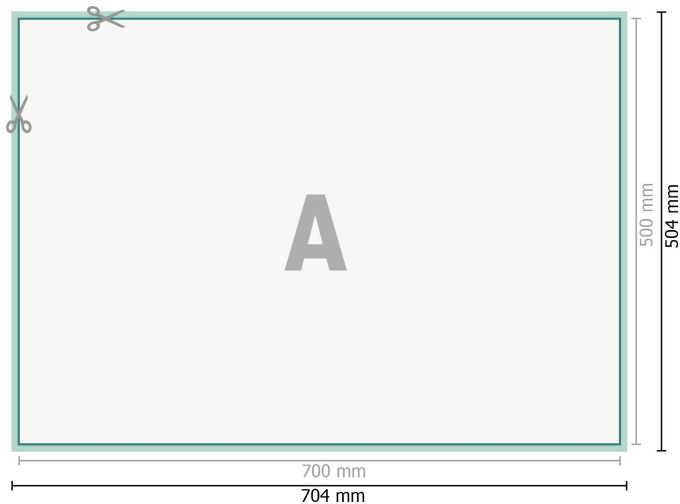

Wall Planners, B2

B2

**Dataformat (incl. 2 mm bleed):**

70,4 x 50,4 cm

bleed:

2 mm

Trimmed size:

70 x 50 cm

Safety margin:

4 in

Maintaining space between the text/information and the edge of the trimmed format prevents undesirable cuts.

Explanation of symbols

 Bleed

 Reading direction

 Trimmed size

 Data format

 We will cut/perforate your product here

Please note:

Allow for trim allowance and safety margin according to instructions.

Arrange background graphics, images or graphics up to the edge of the data format.