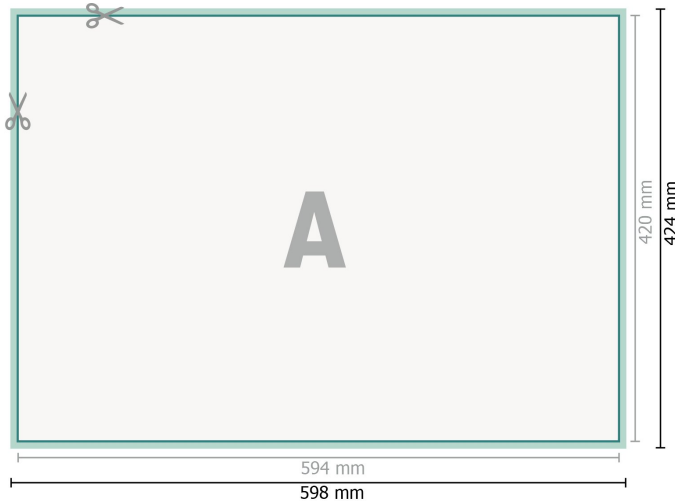

Wall Planners, A2

A2

**Dataformat (incl. 2 mm bleed):**

59,8 x 42,4 cm

bleed:

2 mm

Trimmed size:

59,4 x 42 cm

Safety margin:

4 in

Maintaining space between the text/information and the edge of the trimmed format prevents undesirable cuts.

Explanation of symbols

 Bleed

 Reading direction

 Trimmed size

 Data format

 We will cut/perforate your product here

Please note:

Allow for trim allowance and safety margin according to instructions.

Arrange background graphics, images or graphics up to the edge of the data format.