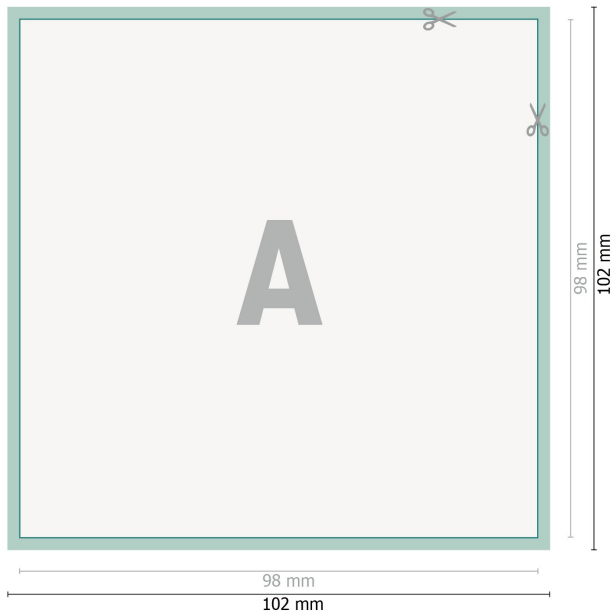

Flyers & Leaflets, Small square

**Dataformat (incl. 2 mm bleed):**

10,2 x 10,2 cm

bleed:

2 mm

Trimmed size:

9,8 x 9,8 cm

Safety margin:

4 mm

Maintaining space between the text/information and the edge of the trimmed format prevents undesirable cuts.

Explanation of symbols

 Bleed

 Reading direction

 Trimmed size

 Data format

 We will cut/perforate your product here

Please note:

Allow for trim allowance and safety margin according to instructions.

Arrange background graphics, images or graphics up to the edge of the data format.

Tolerances may occur during production due to cutting, punching and folding processes.