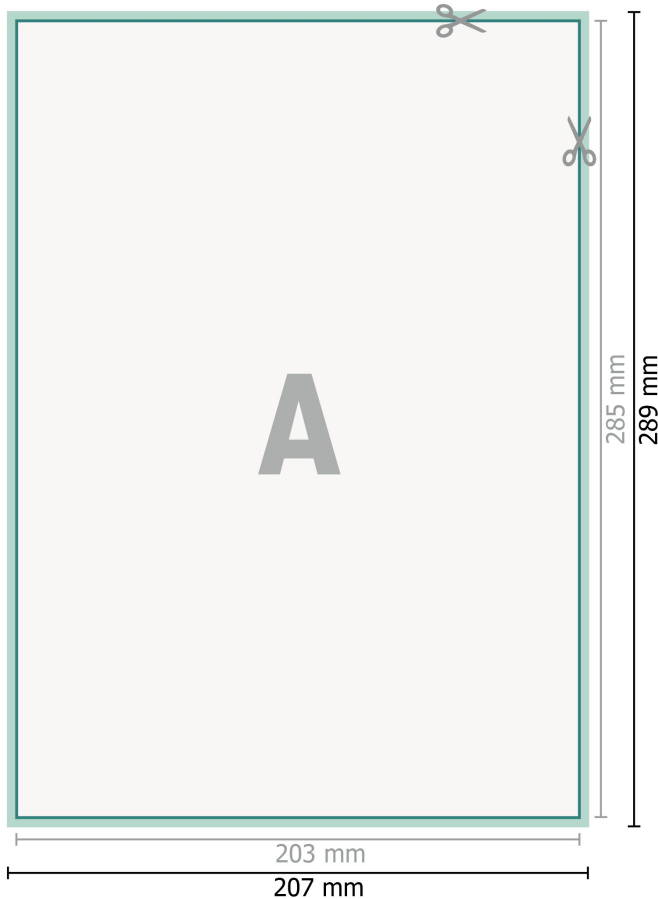

## Flyers & Leaflets, Inlay up to A4

**Dataformat (incl. 2 mm bleed):**

20,7 x 28,9 cm

**bleed:**

2 mm

**Trimmed size:**

20,3 x 28,5 cm

**Safety margin:**

4 mm

Maintaining space between the text/information and the edge of the trimmed format prevents undesirable cuts.

**Explanation of symbols**

 Bleed

 Reading direction

 Trimmed size

 Data format

 We will cut/perforate your product here

---

**Please note:**

Allow for trim allowance and safety margin according to instructions.

Arrange background graphics, images or graphics up to the edge of the data format.

Tolerances may occur during production due to cutting, punching and folding processes.