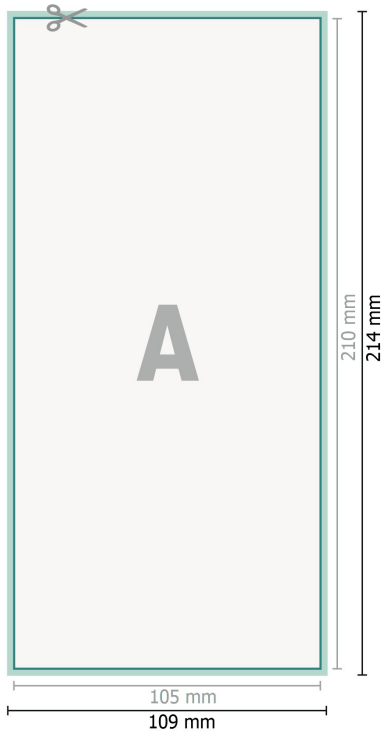

Flyers & Leaflets eco/natural paper, DL

**Dataformat (incl. 2 mm bleed):**

10,9 x 21,4 cm

bleed:

2 mm

Trimmed size:

10,5 x 21 cm

Safety margin:

4 mm

Maintaining space between the text/information and the edge of the trimmed format prevents undesirable cuts.

Explanation of symbols

 Bleed

 Reading direction

 Trimmed size

 Data format

 We will cut/perforate your product here

Please note:

Allow for trim allowance and safety margin according to instructions.

Arrange background graphics, images or graphics up to the edge of the data format.

Tolerances may occur during production due to cutting, punching and folding processes.