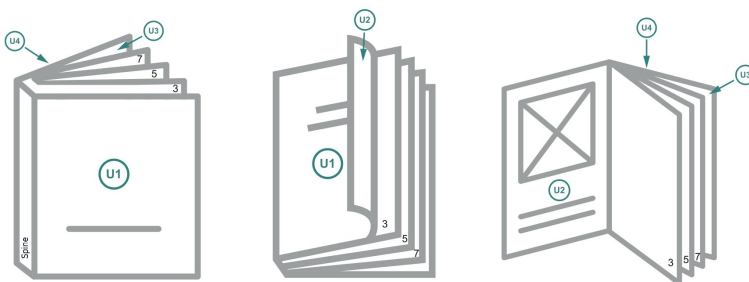

Catalogues digital print, 17 x 24 cm

cover

inner part

Sequence of pages

Create pages consecutively as individual pages.

finished product

Dataformat (incl. 2 mm bleed):

17,4 x 24,4 cm

Trimmed size (closed):

17 x 24 cm

bleed:

2 mm

Safety margin:

4 mm

Maintaining space between the text/information and the edge of the trimmed format prevents undesirable cuts.

Explanation of symbols

-  Bleed
-  Reading direction
-  We will cut/perforate your product here
-  Creasing/Folding

Please note:

Allow for trim allowance and safety margin according to instructions.

Arrange background graphics, images or graphics up to the edge of the data format.