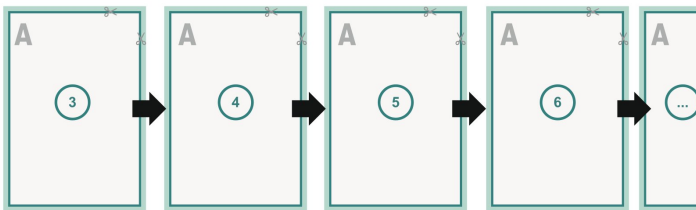

Catalogues digital print, 17 x 24 cm

cover

inner part

Sequence of pages

Create pages consecutively as individual pages.

finished product

Dataformat (incl. 2 mm bleed):

17,4 x 24,4 cm

Trimmed size (closed):

17 x 24 cm

bleed:

2 mm

Safety margin:

4 mm

Maintaining space between the text/information and the edge of the trimmed format prevents undesirable cuts.

Explanation of symbols

-  Bleed
-  Reading direction
-  We will cut/perforate your product here
-  Creasing/Folding

Please note:

Allow for trim allowance and safety margin according to instructions.

Arrange background graphics, images or graphics up to the edge of the data format.