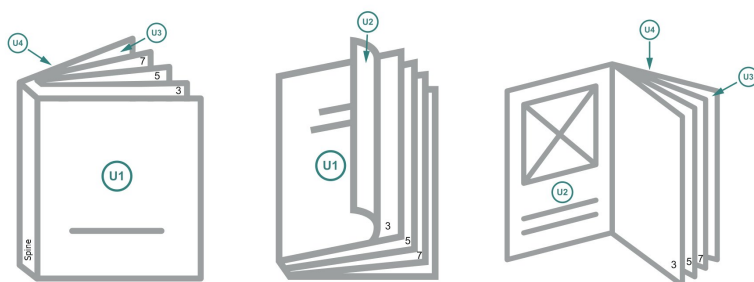

Catalogues digital print, A4

cover

inner part

Sequence of pages

Create pages consecutively as individual pages.

finished product

Dataformat (incl. 2 mm bleed):

21,4 x 30,1 cm

Trimmed size (closed):

21 x 29,7 cm

bleed:

2 mm

Safety margin:

4 mm

Maintaining space between the text/information and the edge of the trimmed format prevents undesirable cuts.

Explanation of symbols

-  Bleed
-  Reading direction
-  We will cut/perforate your product here
-  Creasing/Folding

Please note:

Allow for trim allowance and safety margin according to instructions.

Arrange background graphics, images or graphics up to the edge of the data format.