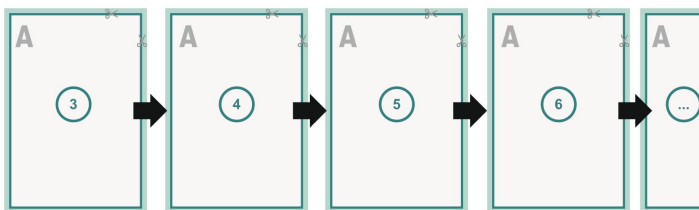

Catalogues digital print, A4

cover

inner part

Sequence of pages

Create pages consecutively as individual pages.

finished product

Dataformat (incl. 2 mm bleed):

21,4 x 30,1 cm

Trimmed size (closed):

21 x 29,7 cm

bleed:

2 mm

Safety margin:

4 mm

Maintaining space between the text/information and the edge of the trimmed format prevents undesirable cuts.

Explanation of symbols

-  Bleed
-  Reading direction
-  We will cut/perforate your product here
-  Creasing/Folding

Please note:

Allow for trim allowance and safety margin according to instructions.

Arrange background graphics, images or graphics up to the edge of the data format.