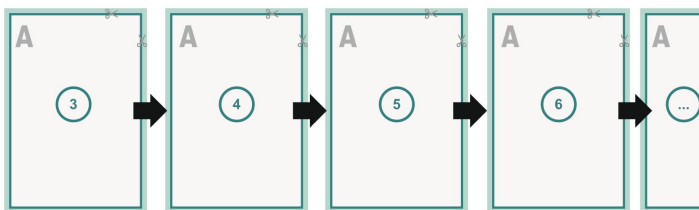

Catalogues digital print, square 21 cm

cover

inner part

Sequence of pages

Create pages consecutively as individual pages.

finished product

Dataformat (incl. 2 mm bleed):

21,4 x 21,4 cm

Trimmed size (closed):

21 x 21 cm

bleed:

2 mm

Safety margin:

4 mm

Maintaining space between the text/information and the edge of the trimmed format prevents undesirable cuts.

Explanation of symbols

-  Bleed
-  Reading direction
-  We will cut/perforate your product here
-  Creasing/Folding

Please note:

Allow for trim allowance and safety margin according to instructions.

Arrange background graphics, images or graphics up to the edge of the data format.