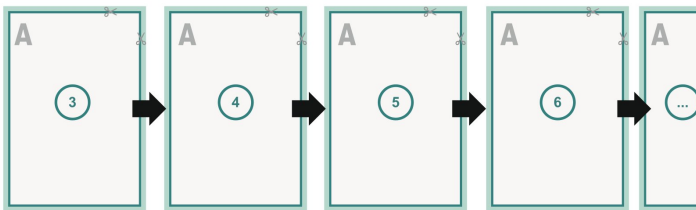

## Catalogues digital print, A5

cover

inner part

### Sequence of pages

Create pages consecutively as individual pages.

finished product

**Dataformat (incl. 2 mm bleed):**

15,2 x 21,4 cm

**Trimmed size (closed):**

14,8 x 21 cm

**bleed:**

2 mm

**Safety margin:**

4 mm

Maintaining space between the text/information and the edge of the trimmed format prevents undesirable cuts.

### Please note:

Allow for trim allowance and safety margin according to instructions.

Arrange background graphics, images or graphics up to the edge of the data format.

Tolerances may occur during production due to cutting, punching and folding processes.