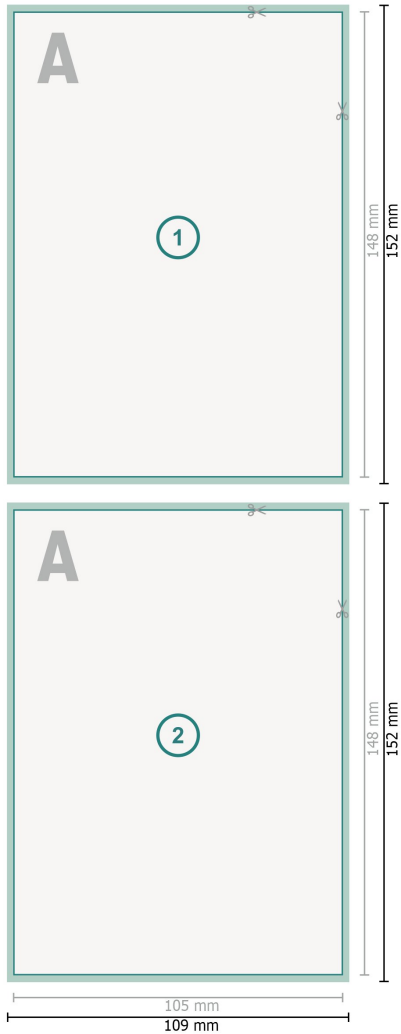

Flyers & Leaflets, A6

**Dataformat (incl. 2 mm bleed):**

10,9 x 15,2 cm

bleed:

2 mm

Trimmed size:

10,5 x 14,8 cm

Safety margin:

4 mm

Maintaining space between the text/information and the edge of the trimmed format prevents undesirable cuts.

Explanation of symbols

 Bleed

 Reading direction

 Trimmed size

 Data format

 We will cut/perforate your product here

Please note:

Allow for trim allowance and safety margin according to instructions.

Arrange background graphics, images or graphics up to the edge of the data format.

Tolerances may occur during production due to cutting, punching and folding processes.