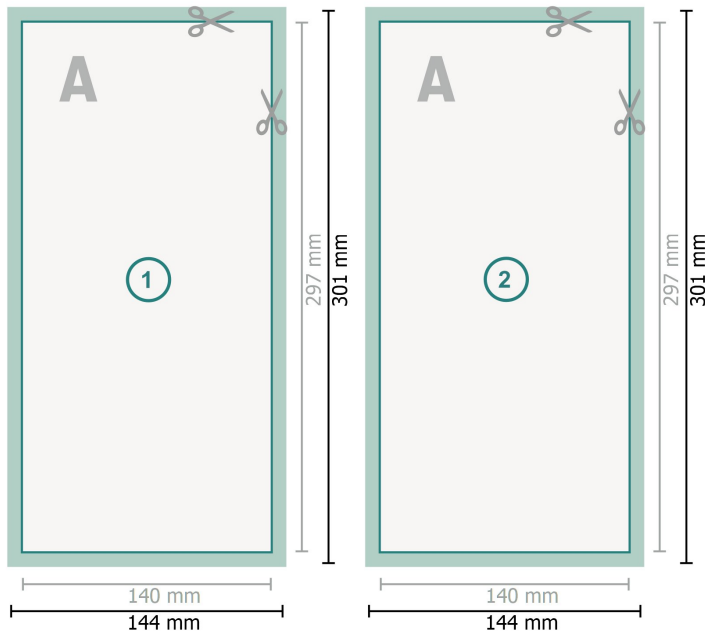

Flyers & Leaflets, 1/3 A3

**Dataformat (incl. 2 mm bleed):**

14,4 x 30,1 cm

bleed:

2 mm

Trimmed size:

14 x 29,7 cm

Safety margin:

4 mm

Maintaining space between the text/information and the edge of the trimmed format prevents undesirable cuts.

Explanation of symbols

 Bleed

 Reading direction

 Trimmed size

 Data format

 We will cut/perforate your product here

Please note:

Allow for trim allowance and safety margin according to instructions.

Arrange background graphics, images or graphics up to the edge of the data format.

Tolerances may occur during production due to cutting, punching and folding processes.