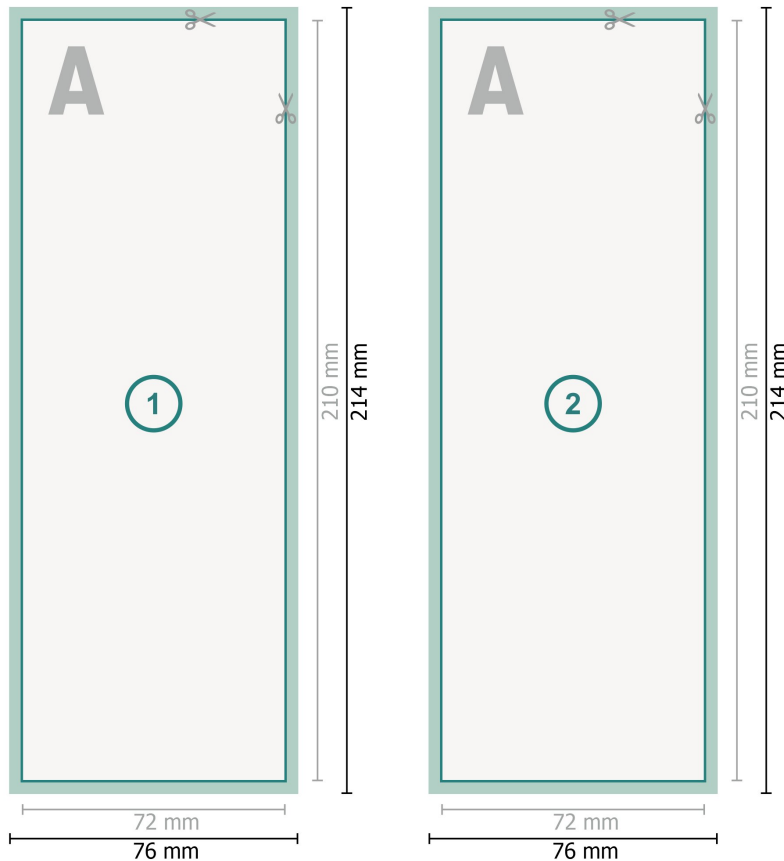

Flyers & Leaflets, A5 Half

**Dataformat (incl. 2 mm bleed):**

7,6 x 21,4 cm

bleed:

2 mm

Trimmed size:

7,2 x 21 cm

Safety margin:

4 mm

Maintaining space between the text/information and the edge of the trimmed format prevents undesirable cuts.

Explanation of symbols

 Bleed

 Reading direction

 Trimmed size

 Data format

 We will cut/perforate your product here

Please note:

Allow for trim allowance and safety margin according to instructions.

Arrange background graphics, images or graphics up to the edge of the data format.

Tolerances may occur during production due to cutting, punching and folding processes.