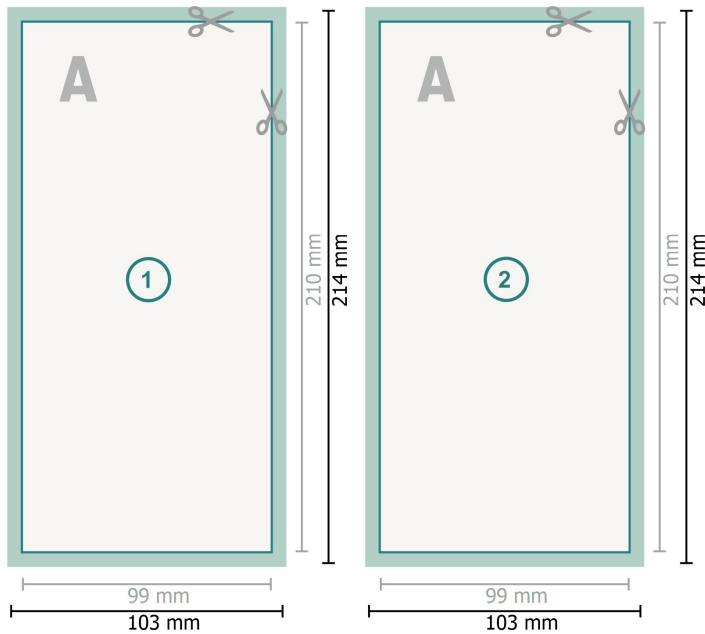

## Flyers & Leaflets, 1/3 A4

**Dataformat (incl. 2 mm bleed):**

10,3 x 21,4 cm

**bleed:**

2 mm

**Trimmed size:**

9,9 x 21 cm

**Safety margin:**

4 mm

Maintaining space between the text/information and the edge of the trimmed format prevents undesirable cuts.

**Explanation of symbols**

 Bleed

 Reading direction

 Trimmed size

 Data format

 We will cut/perforate your product here

---

**Please note:**

Allow for trim allowance and safety margin according to instructions.

Arrange background graphics, images or graphics up to the edge of the data format.

Tolerances may occur during production due to cutting, punching and folding processes.