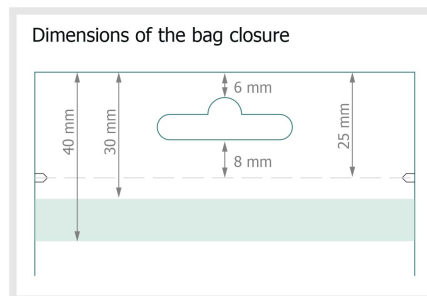

Flat pouches, 120 x 150 mm, 4/0

Product dimensions:

12 x 15 cm

Data format:

14 x 32 cm

Trimmed size:

12 x 30 cm

bleed:

3 mm

Safety margin:

4 mm

Maintaining space between the text/information and the edge of the trimmed format prevents undesirable cuts.

Explanation of symbols

Bleed

Reading direction

Trimmed size

Data format

We will cut/perforate your product here

Creasing/Folding

Please note:

Allow for trim allowance and safety margin according to instructions.

Arrange background graphics, images or graphics up to the edge of the data format.