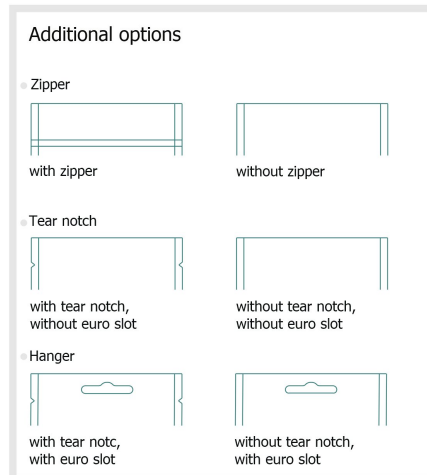

Flat pouches, 120 x 150 mm, 4/0

Product dimensions:

12 x 15 cm

Data format:

14 x 32 cm

Trimmed size:

12 x 30 cm

bleed:

3 mm

Safety margin:

4 mm

Maintaining space between the text/information and the edge of the trimmed format prevents undesirable cuts.

Explanation of symbols

Bleed

Reading direction

Trimmed size

Data format

We will cut/perforate your product here

Creasing/Folding

Please note:

Allow for trim allowance and safety margin according to instructions.

Arrange background graphics, images or graphics up to the edge of the data format.