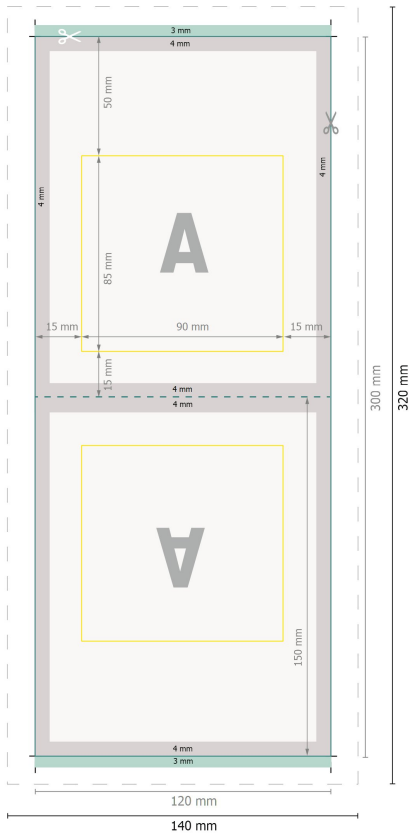

Flat pouches, 120 x 150 mm, 4/0

Product dimensions:

12 x 15 cm

Data format:

14 x 32 cm

Trimmed size:

12 x 30 cm

bleed:

3 mm

Safety margin:

4 mm

Maintaining space between the text/information and the edge of the trimmed format prevents undesirable cuts.

Explanation of symbols

Bleed

Reading direction

Trimmed size

Data format

We will cut/perforate your product here

Creasing/Folding

Please note:

Allow for trim allowance and safety margin according to instructions.

Arrange background graphics, images or graphics up to the edge of the data format.

Tolerances may occur during production due to cutting, punching and folding processes.

Printing data: Instructions and templates can be found under the menu item *Printing data* at www.onlineprinters.co.uk