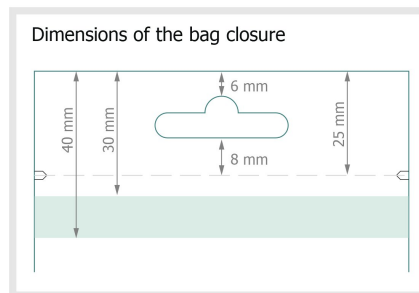

Flat pouches, 150 x 170 mm, 4/0

Product dimensions:

15 x 17 cm

Data format:

17 x 36 cm

Trimmed size:

15 x 34 cm

bleed:

3 mm

Safety margin:

4 mm

Maintaining space between the text/information and the edge of the trimmed format prevents undesirable cuts.

Explanation of symbols

- Bleed
- A** Reading direction
- Trimmed size
- Data format
- We will cut/perforate your product here
- Creasing/Folding

Please note:

Allow for trim allowance and safety margin according to instructions.

Arrange background graphics, images or graphics up to the edge of the data format.

Tolerances may occur during production due to cutting, punching and folding processes.