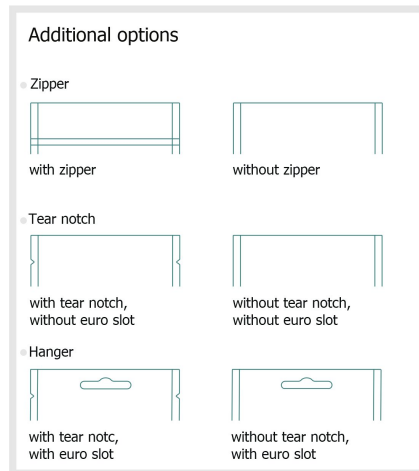

Flat pouches, 150 x 170 mm, 4/0

Product dimensions:

15 x 17 cm

Data format:

17 x 36 cm

Trimmed size:

15 x 34 cm

bleed:

3 mm

Safety margin:

4 mm

Maintaining space between the text/information and the edge of the trimmed format prevents undesirable cuts.

Explanation of symbols

- Bleed
- A** Reading direction
- Trimmed size
- Data format
- We will cut/perforate your product here
- Creasing/Folding

Please note:

Allow for trim allowance and safety margin according to instructions.

Arrange background graphics, images or graphics up to the edge of the data format.

Tolerances may occur during production due to cutting, punching and folding processes.