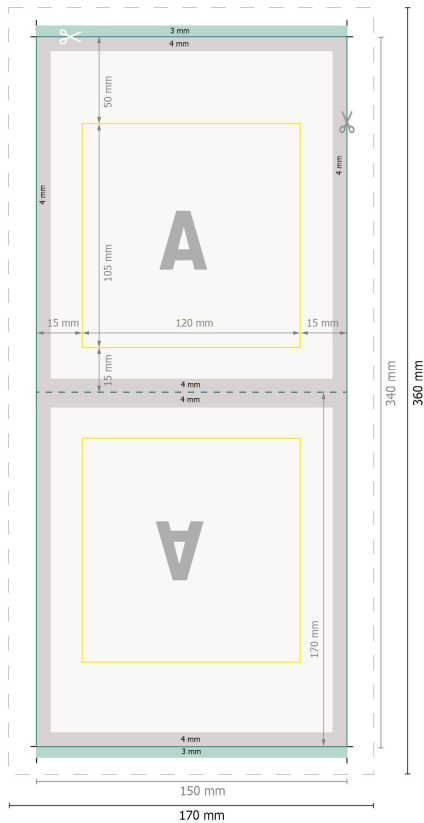

Flat pouches, 150 x 170 mm, 4/0

Product dimensions:

15 x 17 cm

Data format:

17 x 36 cm

Trimmed size:

15 x 34 cm

bleed:

3 mm

Safety margin:

4 mm

Maintaining space between the text/information and the edge of the trimmed format prevents undesirable cuts.

Explanation of symbols

- Bleed
- A** Reading direction
- Trimmed size
- Data format
- We will cut/perforate your product here
- Creasing/Folding

Please note:

Allow for trim allowance and safety margin according to instructions.

Arrange background graphics, images or graphics up to the edge of the data format.

Tolerances may occur during production due to cutting, punching and folding processes.