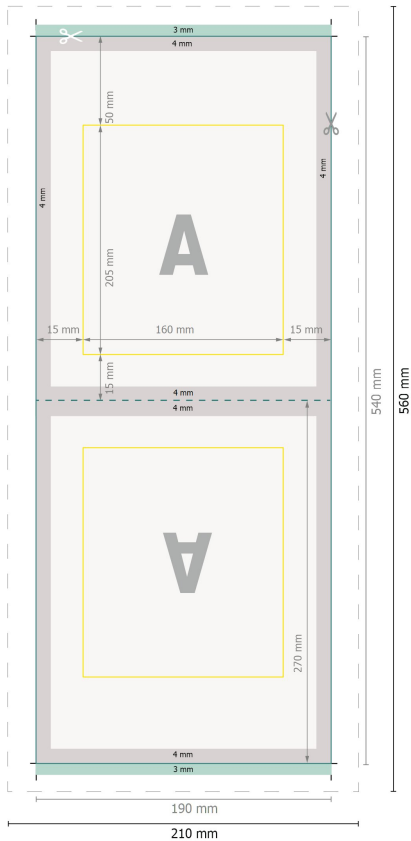

Flat pouches, 190 x 270 mm, 4/0

Product dimensions:

19 x 27 cm

Data format:

21 x 56 cm

Trimmed size:

19 x 54 cm

bleed:

3 mm

Safety margin:

4 mm

Maintaining space between the text/information and the edge of the trimmed format prevents undesirable cuts.

Explanation of symbols

Bleed

Reading direction

Trimmed size

Data format

We will cut/perforate your product here

Creasing/Folding

Please note:

Allow for trim allowance and safety margin according to instructions.

Arrange background graphics, images or graphics up to the edge of the data format.

Tolerances may occur during production due to cutting, punching and folding processes.

Printing data: Instructions and templates can be found under the menu item *Printing data* at www.onlineprinters.co.uk