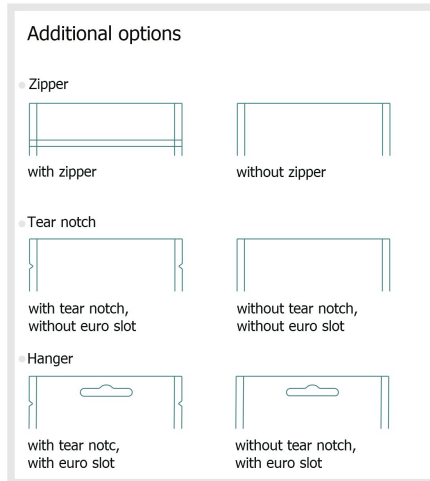

Flat pouches, 190 x 270 mm, 4/0

Product dimensions:

19 x 27 cm

Data format:

21 x 56 cm

Trimmed size:

19 x 54 cm

bleed:

3 mm

Safety margin:

4 mm

Maintaining space between the text/information and the edge of the trimmed format prevents undesirable cuts.

Explanation of symbols

Bleed

Reading direction

Trimmed size

Data format

We will cut/perforate your product here

Creasing/Folding

Please note:

Allow for trim allowance and safety margin according to instructions.

Arrange background graphics, images or graphics up to the edge of the data format.