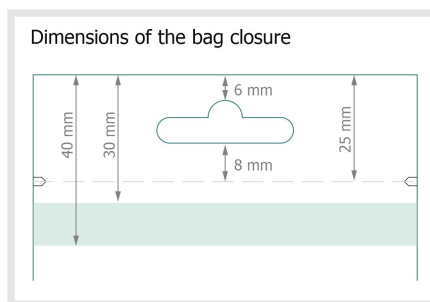

Flat pouches, 190 x 270 mm, 4/0

Product dimensions:

19 x 27 cm

Data format:

21 x 56 cm

Trimmed size:

19 x 54 cm

bleed:

3 mm

Safety margin:

4 mm

Maintaining space between the text/information and the edge of the trimmed format prevents undesirable cuts.

Explanation of symbols

Bleed

Reading direction

Trimmed size

Data format

We will cut/perforate your product here

Creasing/Folding

Please note:

Allow for trim allowance and safety margin according to instructions.

Arrange background graphics, images or graphics up to the edge of the data format.