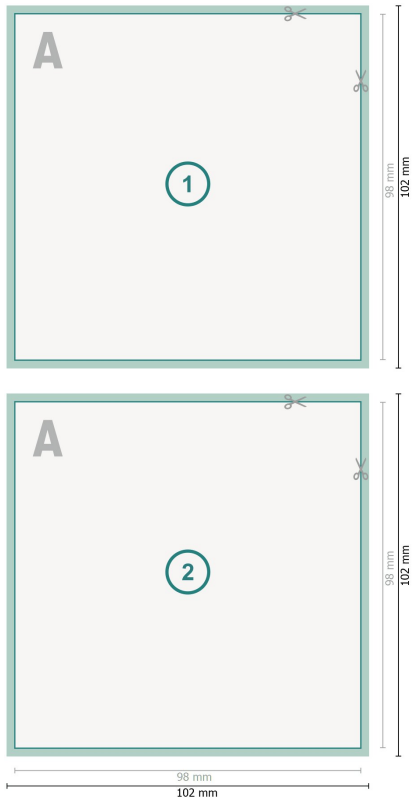

## Flyers & Leaflets, Small square

**Dataformat (incl. 2 mm bleed):**

10,2 x 10,2 cm

**bleed:**

2 mm

**Trimmed size:**

9,8 x 9,8 cm

**Safety margin:**

4 mm

Maintaining space between the text/information and the edge of the trimmed format prevents undesirable cuts.

**Explanation of symbols**

 Bleed

 Reading direction

 Trimmed size

 Data format

 We will cut/perforate your product here

---

**Please note:**

Allow for trim allowance and safety margin according to instructions.

Arrange background graphics, images or graphics up to the edge of the data format.

Tolerances may occur during production due to cutting, punching and folding processes.