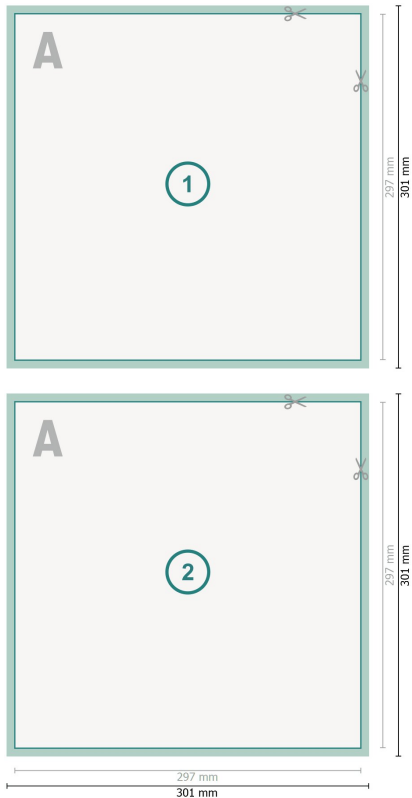

## Flyers & Leaflets, A3-Square

**Dataformat (incl. 2 mm bleed):**

30,1 x 30,1 cm

**bleed:**

2 mm

**Trimmed size:**

29,7 x 29,7 cm

**Safety margin:**

4 mm

Maintaining space between the text/information and the edge of the trimmed format prevents undesirable cuts.

**Explanation of symbols**

 Bleed

 Reading direction

 Trimmed size

 Data format

 We will cut/perforate your product here

---

**Please note:**

Allow for trim allowance and safety margin according to instructions.

Arrange background graphics, images or graphics up to the edge of the data format.

Tolerances may occur during production due to cutting, punching and folding processes.