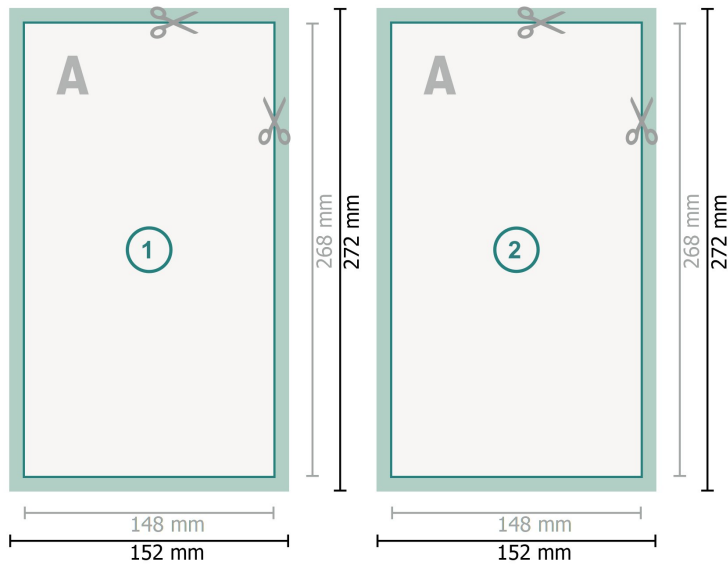

## Flyers & Leaflets, Blu-ray Cover

**Dataformat (incl. 2 mm bleed):**

27,2 x 15,2 cm

**bleed:**

2 mm

**Trimmed size:**

26,8 x 14,8 cm

**Safety margin:**

4 mm

Maintaining space between the text/information and the edge of the trimmed format prevents undesirable cuts.

**Explanation of symbols**

Bleed

Reading direction

Trimmed size

Data format

We will cut/perforate your product here

---

**Please note:**

Allow for trim allowance and safety margin according to instructions.

Arrange background graphics, images or graphics up to the edge of the data format.

Tolerances may occur during production due to cutting, punching and folding processes.