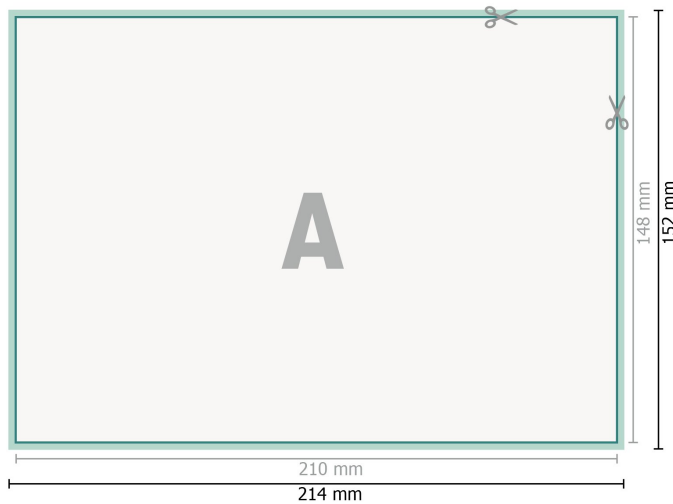

Wedding cards landscape, A5

2 pages, 300 gsm art print paper

Front side

Reverse side

Dataformat (incl. 2 mm bleed):

21,4 x 15,2 cm

bleed:

2 mm

Trimmed size:

21 x 14,8 cm

Safety margin:

4 mm

Maintaining space between the text/information and the edge of the trimmed format prevents undesirable cuts.

Explanation of symbols

-  Bleed
-  Reading direction
-  Trimmed size
-  Data format
-  We will cut/perforate your product here
-  Creasing/Folding

Please note:

Allow for trim allowance and safety margin according to instructions.

Arrange background graphics, images or graphics up to the edge of the data format.

Tolerances may occur during production due to cutting, punching and folding processes.