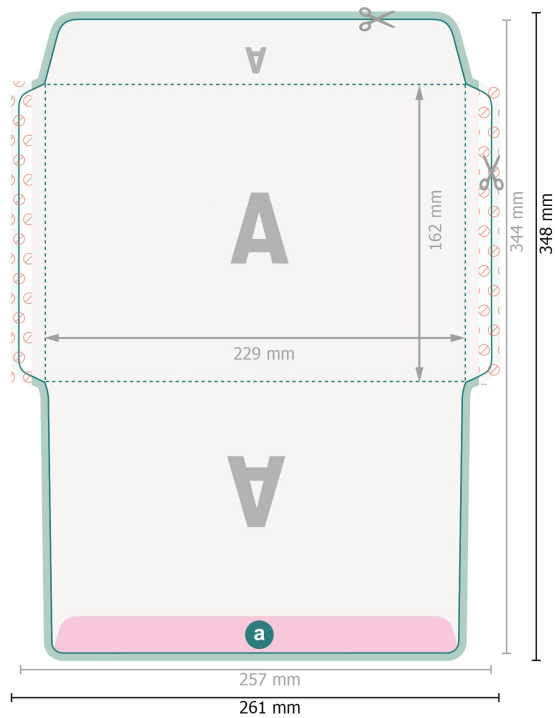

## Envelopes, C5

without window, 90 gsm offset paper

**a** Limited visibility area

Please remove the die line from the download template before generating your printfiles.  
Please provide a second file (view file) to specify the position of the die line.

**Dataformat (incl. 2 mm bleed):**

26,1 x 34,8 cm

**Trimmed size:**

25,7 x 34,4 cm

**Trimmed size (closed):**

22,9 x 16,2 cm

**Printable area:**

24,3 x 34,4 cm

**bleed:**

2 mm

**Safety margin:**

10 mm

Maintaining space between the text/information and the edge of the trimmed format prevents undesirable cuts.

**Explanation of symbols**

Bleed

Reading direction

Trimmed size

Data format

We will cut/perforate your product here

Creasing/Folding

Not printable

**Please note:**

Allow for trim allowance and safety margin according to instructions.

Arrange background graphics, images or graphics up to the edge of the data format.