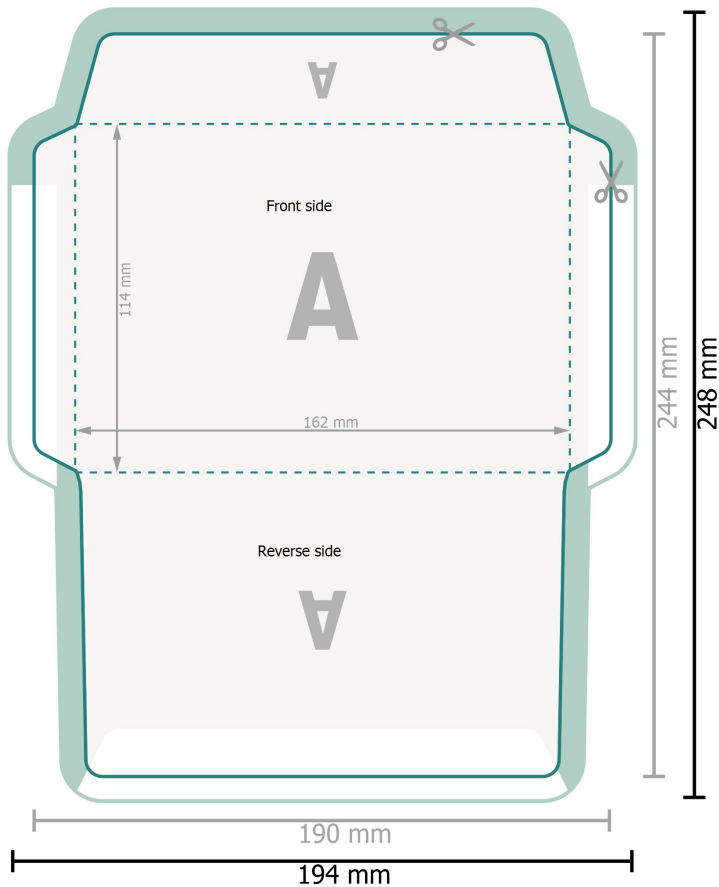

Envelopes, C6

Please remove the die line from the download template before generating your printfiles. Please provide a second file (view file) to specify the position of the die line.

Dataformat (incl. 2 mm bleed):

19,4 x 24,8 cm

Trimmed size:

19 x 24,4 cm

Trimmed size (closed):

16,2 x 11,4 cm

Printable area:

19 x 24,4 cm

bleed:

2 mm

Safety margin:

10 mm

Maintaining space between the text/information and the edge of the trimmed format prevents undesirable cuts.

Explanation of symbols

Bleed

Reading direction

Trimmed size

Data format

We will cut/perforate your product here

Creasing/Folding

Not printable

Please note:

Allow for trim allowance and safety margin according to instructions.

Arrange background graphics, images or graphics up to the edge of the data format.

Tolerances may occur during production due to cutting, punching and folding processes.

Printing data: Instructions and templates can be found under the menu item *Printing data* at www.onlineprinters.co.uk