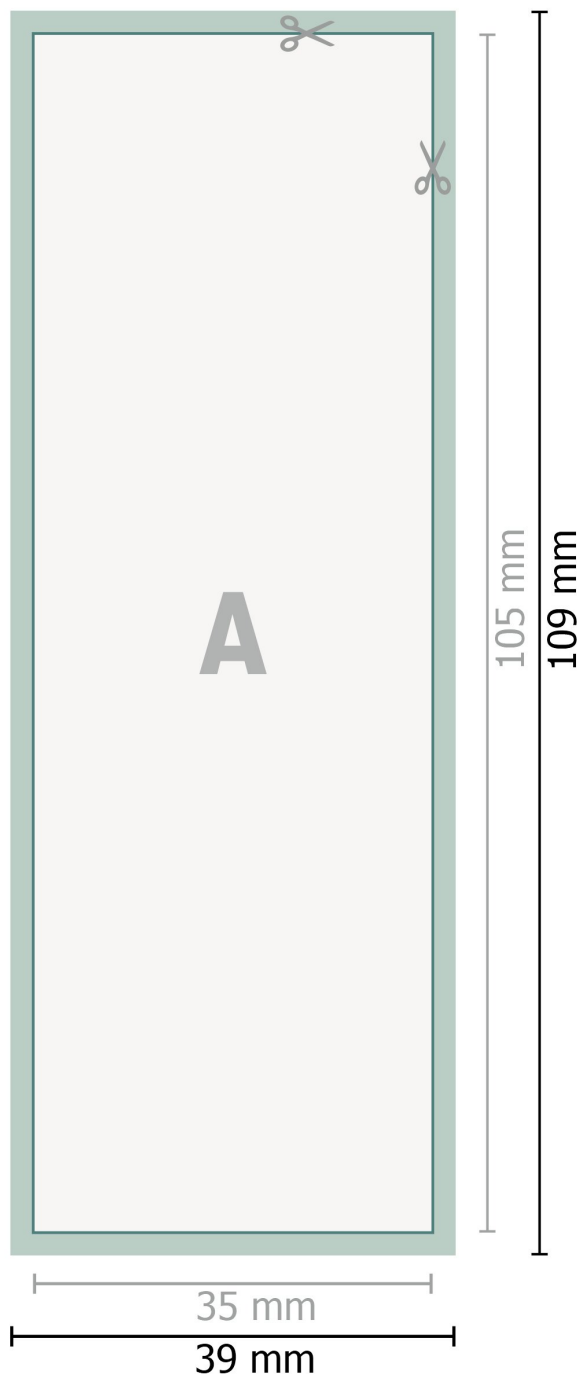

Stickers, Stripe S

**Dataformat (incl. 2 mm bleed):**

3,9 x 10,9 cm

bleed:

2 mm

Trimmed size:

3,5 x 10,5 cm

Safety margin:

4 mm

Maintaining space between the text/information and the edge of the trimmed format prevents undesirable cuts.

Explanation of symbols

- Bleed
- Reading direction
- Trimmed size
- Data format
- We will cut/perforate your product here

Please note:

Allow for trim allowance and safety margin according to instructions.

Arrange background graphics, images or graphics up to the edge of the data format.

Tolerances may occur during production due to cutting, punching and folding processes.