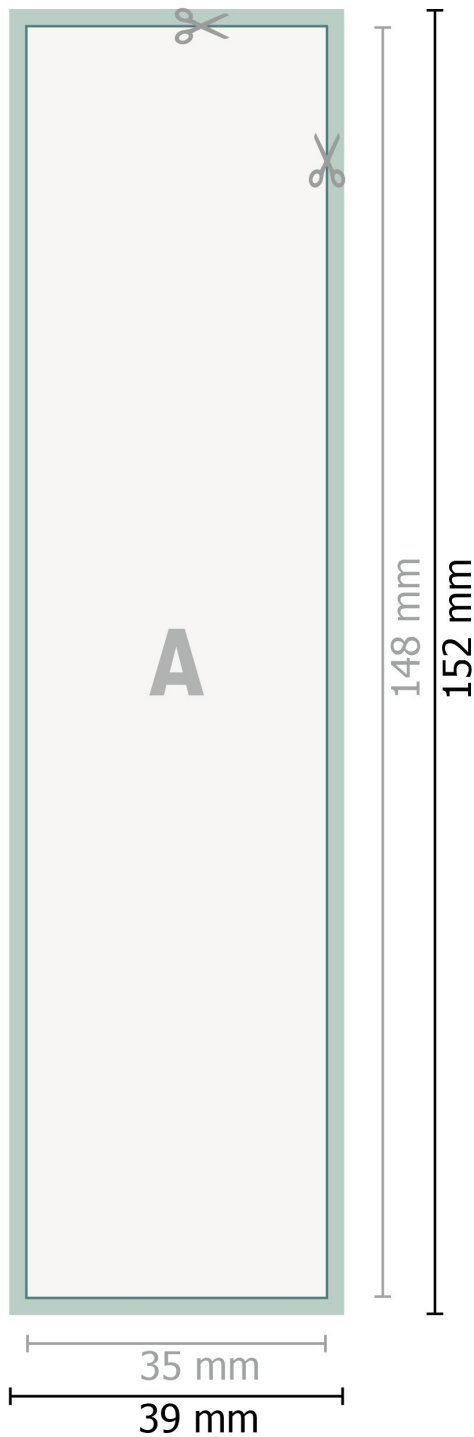

Stickers, Stripe M

**Dataformat (incl. 2 mm bleed):**

3,9 x 15,2 cm

bleed:

2 mm

Trimmed size:

3,5 x 14,8 cm

Safety margin:

4 mm

Maintaining space between the text/information and the edge of the trimmed format prevents undesirable cuts.

Explanation of symbols

Bleed

Reading direction

Trimmed size

Data format

We will cut/perforate your product here

Please note:

Allow for trim allowance and safety margin according to instructions.

Arrange background graphics, images or graphics up to the edge of the data format.

Tolerances may occur during production due to cutting, punching and folding processes.