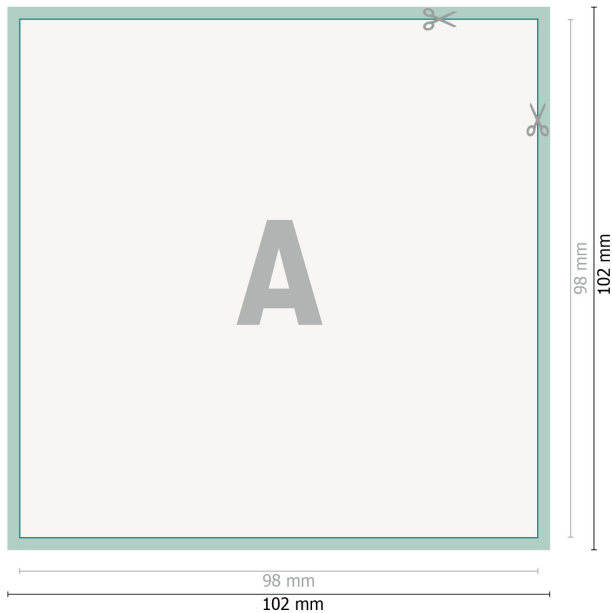

## Stickers, Small square

**Dataformat (incl. 2 mm bleed):**

10,2 x 10,2 cm

**bleed:**

2 mm

**Trimmed size:**

9,8 x 9,8 cm

**Safety margin:**

4 mm

Maintaining space between the text/information and the edge of the trimmed format prevents undesirable cuts.

**Explanation of symbols**

 Bleed

 Reading direction

 Trimmed size

 Data format

 We will cut/perforate your product here

---

**Please note:**

Allow for trim allowance and safety margin according to instructions.

Arrange background graphics, images or graphics up to the edge of the data format.

Tolerances may occur during production due to cutting, punching and folding processes.