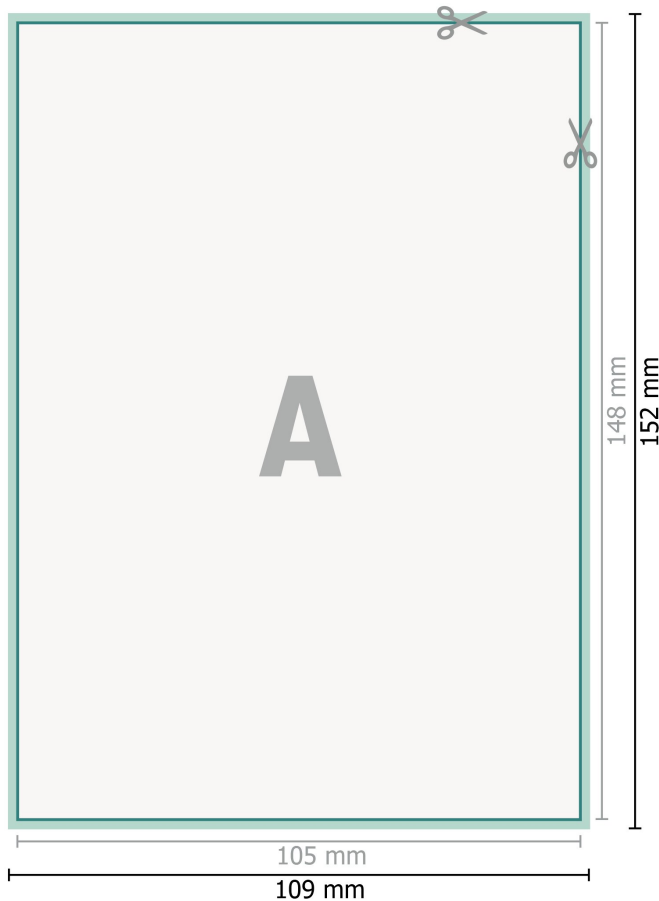

Stickers, A6

**Dataformat (incl. 2 mm bleed):**

10,9 x 15,2 cm

bleed:

2 mm

Trimmed size:

10,5 x 14,8 cm

Safety margin:

4 mm

Maintaining space between the text/information and the edge of the trimmed format prevents undesirable cuts.

Explanation of symbols

 Bleed

 Reading direction

 Trimmed size

 Data format

 We will cut/perforate your product here

Please note:

Allow for trim allowance and safety margin according to instructions.

Arrange background graphics, images or graphics up to the edge of the data format.

Tolerances may occur during production due to cutting, punching and folding processes.