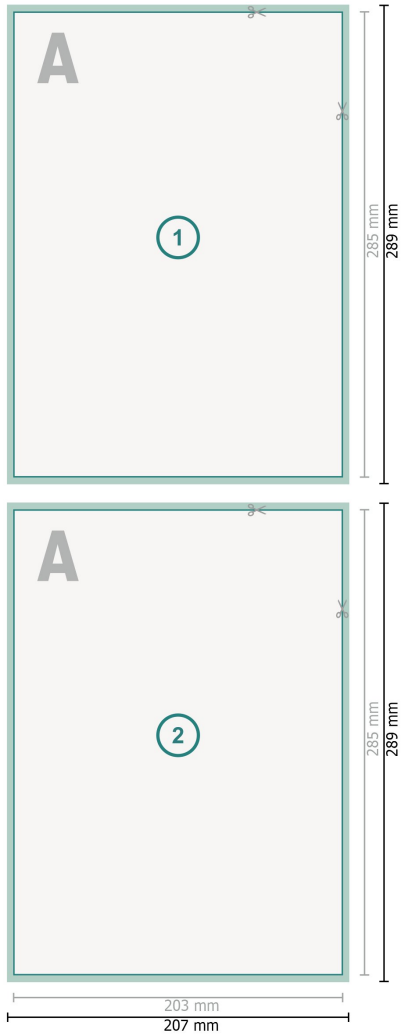

## Flyers & Leaflets, Inlay up to A4

**Dataformat (incl. 2 mm bleed):**

20,7 x 28,9 cm

**bleed:**

2 mm

**Trimmed size:**

20,3 x 28,5 cm

**Safety margin:**

4 mm

Maintaining space between the text/information and the edge of the trimmed format prevents undesirable cuts.

**Explanation of symbols**

Bleed

Reading direction

Trimmed size

Data format

We will cut/perforate your product here

---

**Please note:**

Allow for trim allowance and safety margin according to instructions.

Arrange background graphics, images or graphics up to the edge of the data format.

Tolerances may occur during production due to cutting, punching and folding processes.