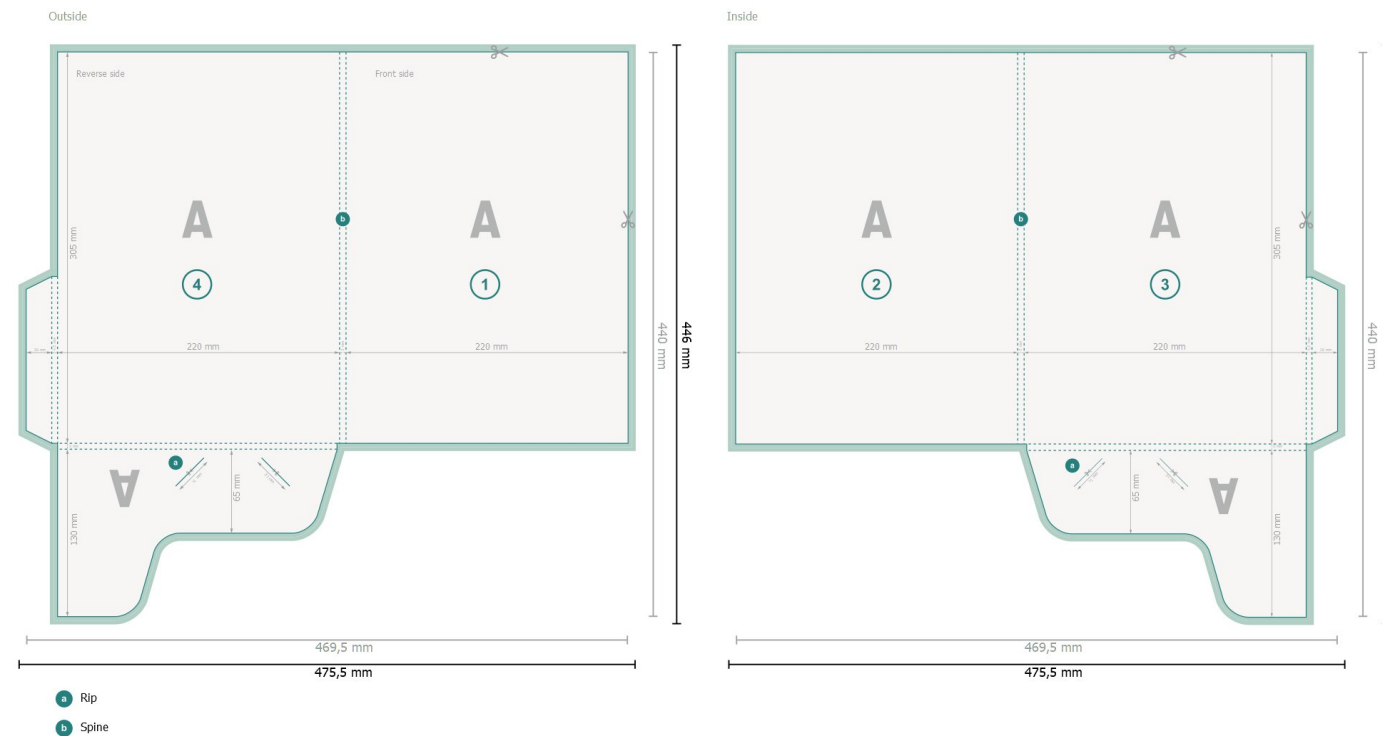

## Folders with glued flap on right, A4

**Dataformat (incl. 3 mm bleed):**  
47,55 x 44,6 cm

**bleed:**  
3 mm

**Trimmed size:**  
46,95 x 44 cm

**Trimmed size (closed):**  
22 x 30,5 cm

**Safety margin:**  
4 mm  
Maintaining space between the text/information and the edge of the trimmed format prevents undesirable cuts.

### Explanation of symbols

- Bleed
- Reading direction
- Trimmed size
- Data format
- Creasing/Folding

### Please note:

Allow for trim allowance and safety margin according to instructions.

Arrange background graphics, images or graphics up to the edge of the data format.

Tolerances may occur during production due to cutting, punching and folding processes.