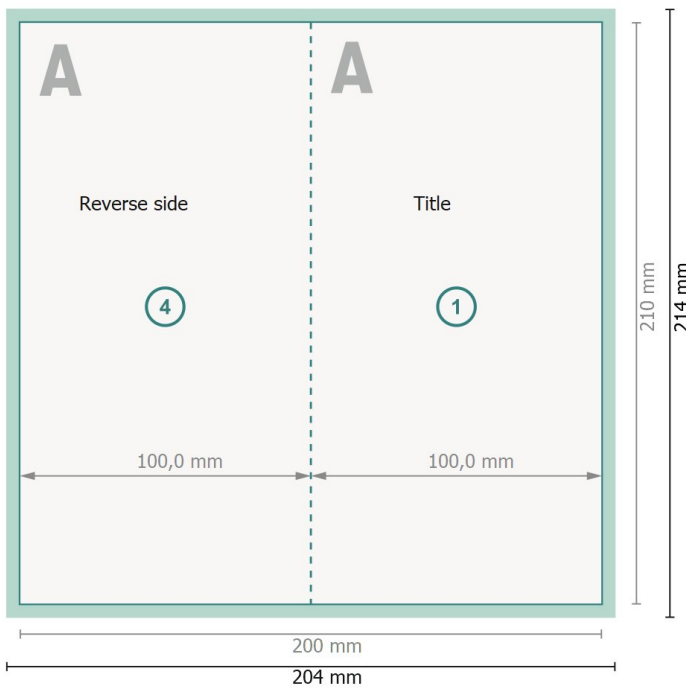

## Folded Leaflets Portrait, DL 10 cm

4 pages, 1 fold

Outside

Inside

**Dataformat (incl. 2 mm bleed):**

20,4 x 21,4 cm

**bleed:**

2 mm

**Trimmed size:**

20 x 21 cm

**Trimmed size (closed):**

10 x 21 cm

**Safety margin:**

4 mm

Maintaining space between the text/information and the edge of the trimmed format prevents undesirable cuts.

**Explanation of symbols**

Bleed

Reading direction

Trimmed size

Data format

We will cut/perforate your product here

Creasing/Folding

**Please note:**

Allow for trim allowance and safety margin according to instructions.

Arrange background graphics, images or graphics up to the edge of the data format.

Tolerances may occur during production due to cutting, punching and folding processes.

Printing data: Instructions and templates can be found under the menu item *Printing data* at [www.onlineprinters.co.uk](http://www.onlineprinters.co.uk)