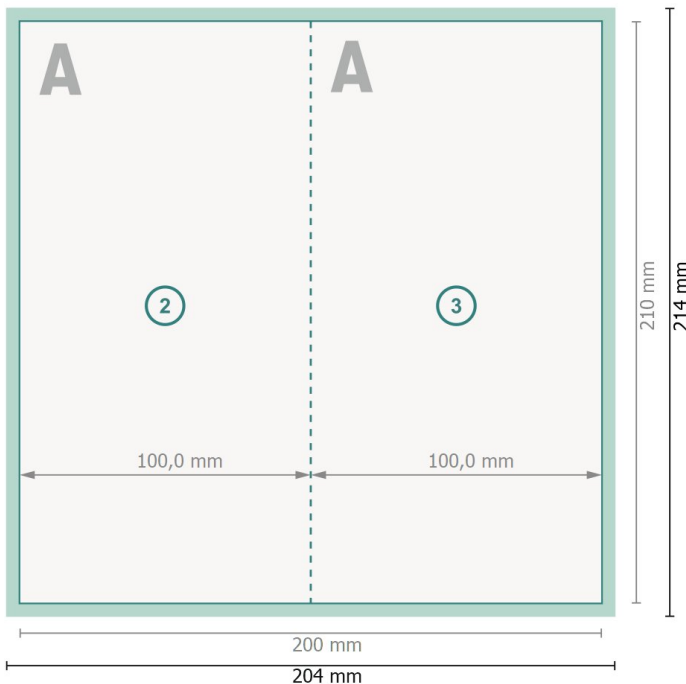

## Folded Leaflets Portrait, DL 10 cm

4 pages, 1 fold

Outside

Inside

**Dataformat (incl. 2 mm bleed):**

20,4 x 21,4 cm

**bleed:**

2 mm

**Trimmed size:**

20 x 21 cm

**Trimmed size (closed):**

10 x 21 cm

**Safety margin:**

4 mm

Maintaining space between the text/information and the edge of the trimmed format prevents undesirable cuts.

**Explanation of symbols**

Bleed

Reading direction

Trimmed size

Data format

We will cut/perforate your product here

Creasing/Folding

**Please note:**

Allow for trim allowance and safety margin according to instructions.

Arrange background graphics, images or graphics up to the edge of the data format.

Tolerances may occur during production due to cutting, punching and folding processes.

Printing data: Instructions and templates can be found under the menu item *Printing data* at [www.onlineprinters.co.uk](http://www.onlineprinters.co.uk)