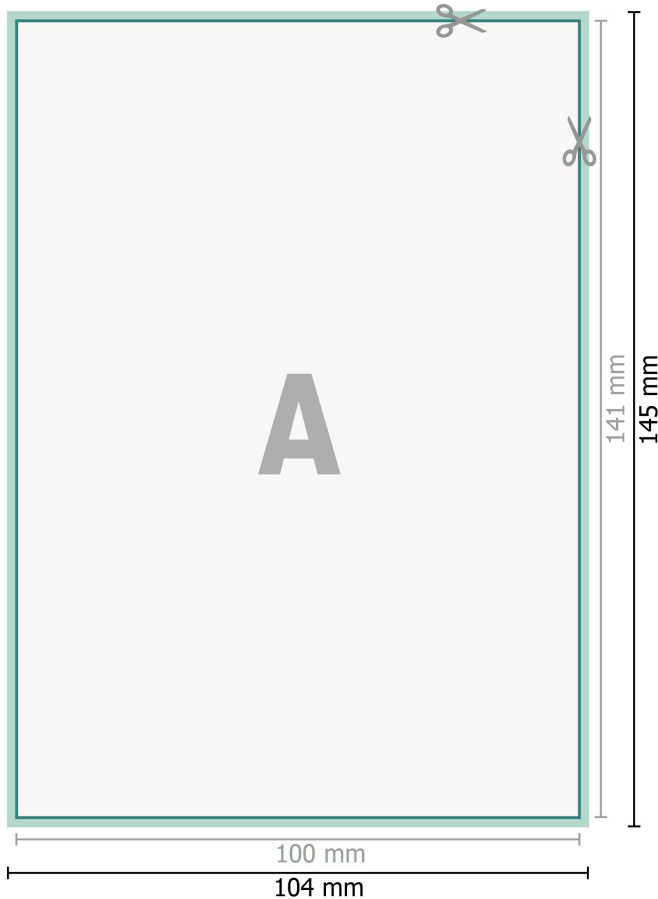

Flyers & Leaflets, Inlay up to A6

Dataformat (incl. 2 mm bleed):

10,4 x 14,5 cm

bleed:

2 mm

Trimmed size:

10 x 14,1 cm

Safety margin:

4 mm

Maintaining space between the text/information and the edge of the trimmed format prevents undesirable cuts.

Explanation of symbols

 Bleed

 Reading direction

 Trimmed size

 Data format

 We will cut/perforate your product here

Please note:

Allow for trim allowance and safety margin according to instructions.

Arrange background graphics, images or graphics up to the edge of the data format.

Tolerances may occur during production due to cutting, punching and folding processes.