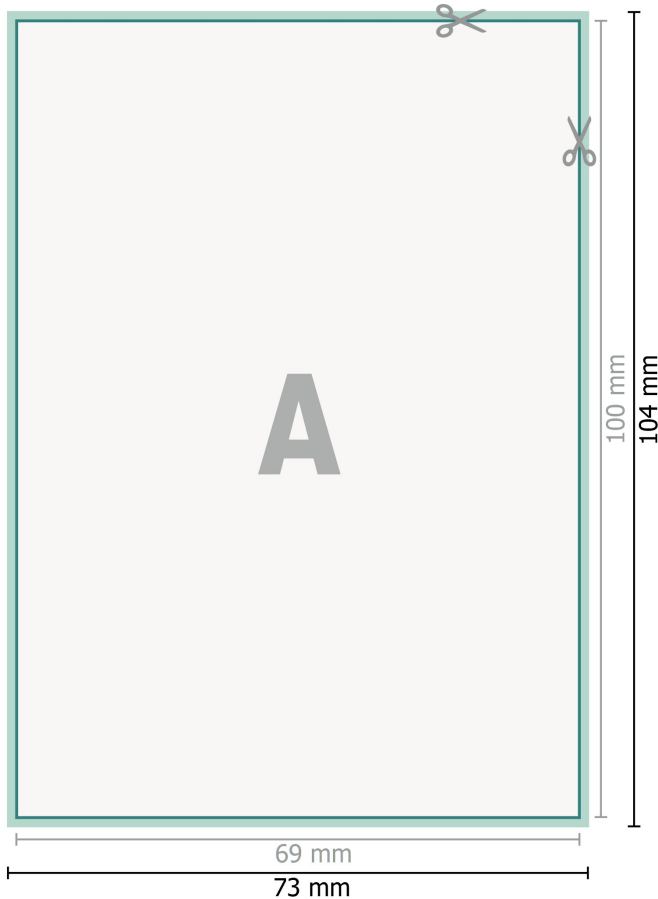

Flyers & Leaflets, Inlay up to A7

**Dataformat (incl. 2 mm bleed):**

7,3 x 10,4 cm

bleed:

2 mm

Trimmed size:

6,9 x 10 cm

Safety margin:

4 mm

Maintaining space between the text/information and the edge of the trimmed format prevents undesirable cuts.

Explanation of symbols

 Bleed

 Reading direction

 Trimmed size

 Data format

 We will cut/perforate your product here

Please note:

Allow for trim allowance and safety margin according to instructions.

Arrange background graphics, images or graphics up to the edge of the data format.

Tolerances may occur during production due to cutting, punching and folding processes.