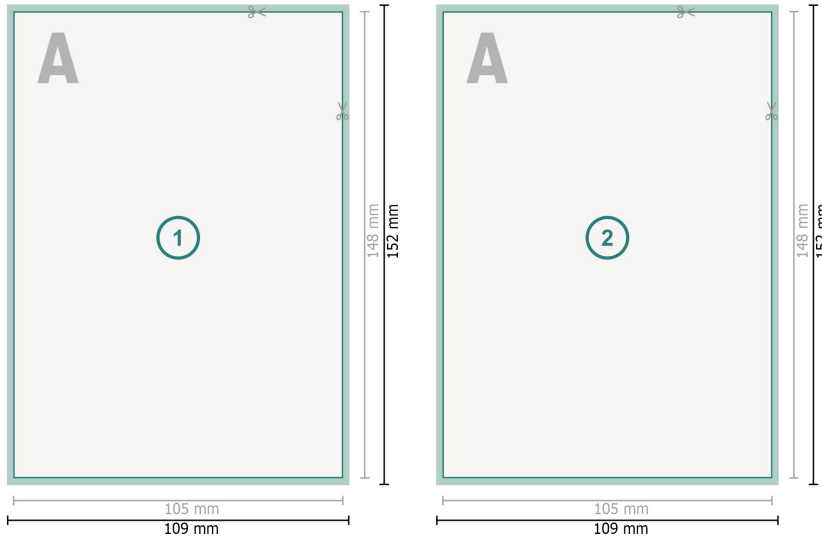

Postcards, A6

**Dataformat (incl. 2 mm bleed):**

10,9 x 15,2 cm

bleed:

2 mm

Trimmed size:

10,5 x 14,8 cm

Safety margin:

4 mm

Maintaining space between the text/information and the edge of the trimmed format prevents undesirable cuts.

Explanation of symbols

 Bleed

 Reading direction

 Trimmed size

 Data format

 We will cut/perforate your product here

Please note:

Allow for trim allowance and safety margin according to instructions.

Arrange background graphics, images or graphics up to the edge of the data format.

Tolerances may occur during production due to cutting, punching and folding processes.