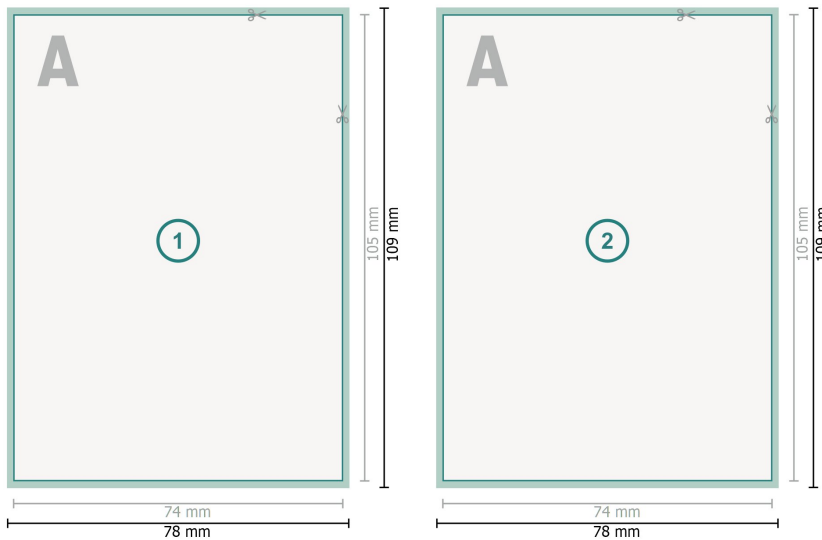

Postcards, A7

**Dataformat (incl. 2 mm bleed):**

7,8 x 10,9 cm

bleed:

2 mm

Trimmed size:

7,4 x 10,5 cm

Safety margin:

4 mm

Maintaining space between the text/information and the edge of the trimmed format prevents undesirable cuts.

Explanation of symbols

 Bleed

 Reading direction

 Trimmed size

 Data format

 We will cut/perforate your product here

Please note:

Allow for trim allowance and safety margin according to instructions.

Arrange background graphics, images or graphics up to the edge of the data format.

Tolerances may occur during production due to cutting, punching and folding processes.