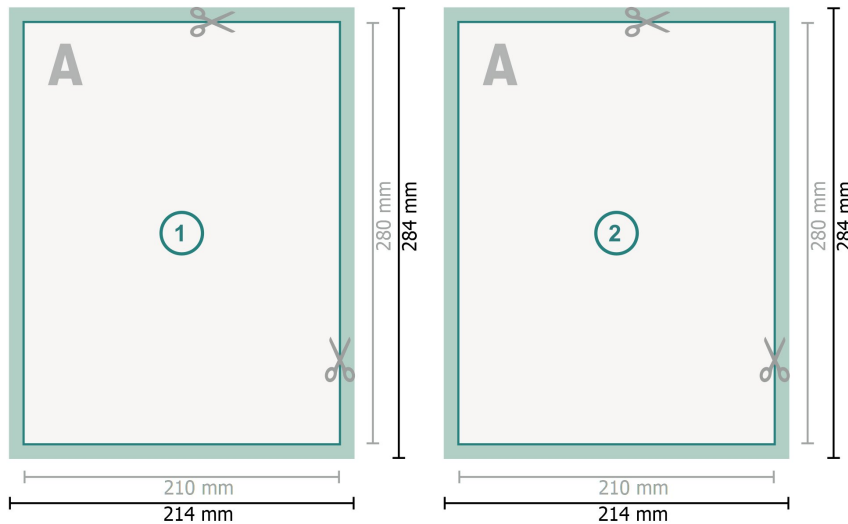

Postcards, 21 x 28 cm

**Dataformat (incl. 2 mm bleed):**

21,4 x 28,4 cm

bleed:

2 mm

Trimmed size:

21 x 28 cm

Safety margin:

4 mm

Maintaining space between the text/information and the edge of the trimmed format prevents undesirable cuts.

Explanation of symbols

Bleed

Reading direction

Trimmed size

Data format

We will cut/perforate your product here

Please note:

Allow for trim allowance and safety margin according to instructions.

Arrange background graphics, images or graphics up to the edge of the data format.

Tolerances may occur during production due to cutting, punching and folding processes.