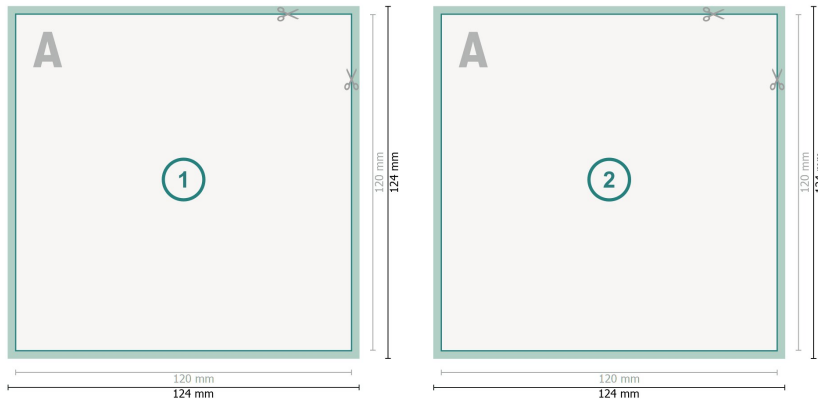

Postcards, CD-Format

Dataformat (incl. 2 mm bleed):
12,4 x 12,4 cm

bleed:
2 mm

Trimmed size:
12 x 12 cm

Safety margin:
4 mm

Maintaining space between the text/information and the edge of the trimmed format prevents undesirable cuts.

Explanation of symbols

-  Bleed
-  Reading direction
-  Trimmed size
-  Data format
-  We will cut/perforate your product here

Please note:

Allow for trim allowance and safety margin according to instructions.

Arrange background graphics, images or graphics up to the edge of the data format.

Tolerances may occur during production due to cutting, punching and folding processes.

Printing data: Instructions and templates can be found under the menu item *Printing data* at www.onlineprinters.co.uk