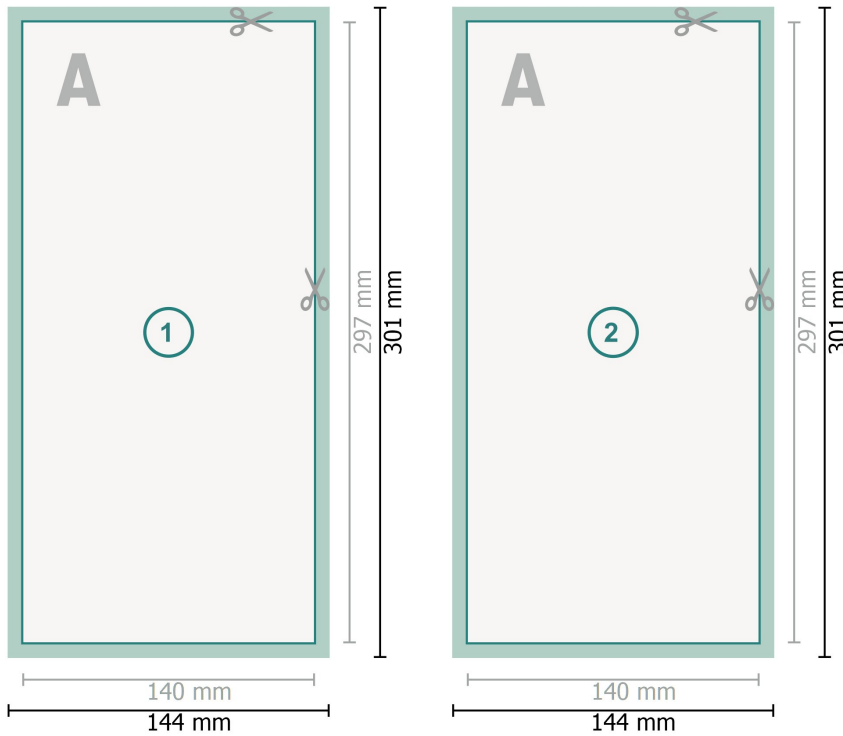

Postcards, 1/3 A3

**Dataformat (incl. 2 mm bleed):**

14,4 x 30,1 cm

bleed:

2 mm

Trimmed size:

14 x 29,7 cm

Safety margin:

4 mm

Maintaining space between the text/information and the edge of the trimmed format prevents undesirable cuts.

Explanation of symbols

 Bleed

 Reading direction

 Trimmed size

 Data format

 We will cut/perforate your product here

Please note:

Allow for trim allowance and safety margin according to instructions.

Arrange background graphics, images or graphics up to the edge of the data format.

Tolerances may occur during production due to cutting, punching and folding processes.