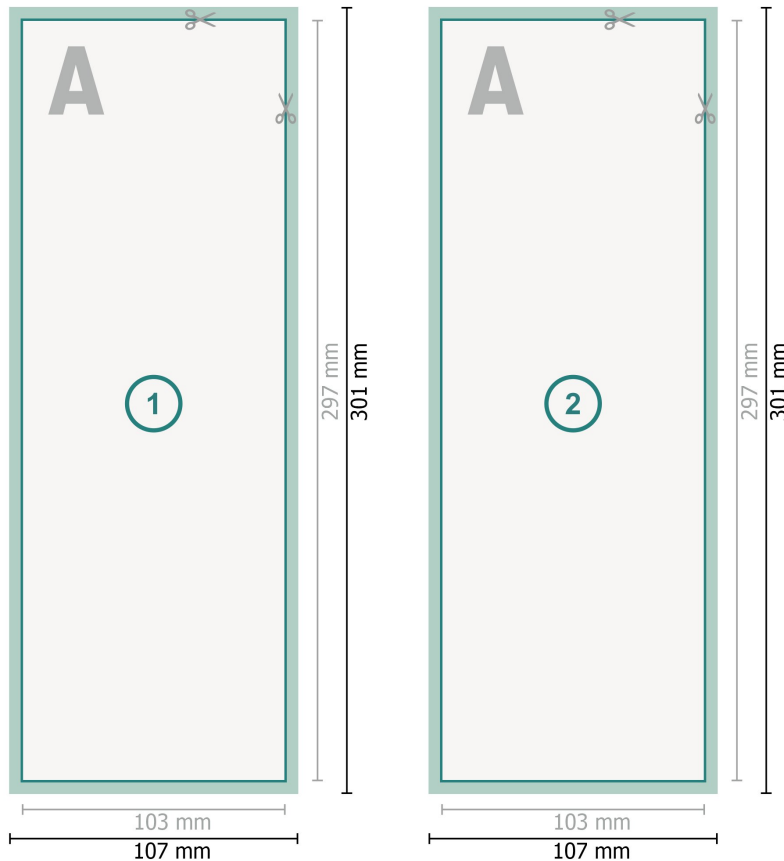

Postcards, A4 Half

**Dataformat (incl. 2 mm bleed):**

10,7 x 30,1 cm

bleed:

2 mm

Trimmed size:

10,3 x 29,7 cm

Safety margin:

4 mm

Maintaining space between the text/information and the edge of the trimmed format prevents undesirable cuts.

Explanation of symbols

 Bleed

 Reading direction

 Trimmed size

 Data format

 We will cut/perforate your product here

Please note:

Allow for trim allowance and safety margin according to instructions.

Arrange background graphics, images or graphics up to the edge of the data format.

Tolerances may occur during production due to cutting, punching and folding processes.