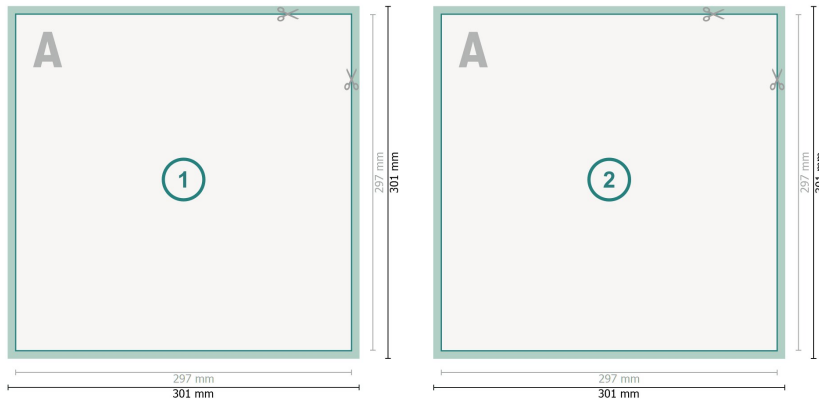

## Postcards, A3-Square

**Dataformat (incl. 2 mm bleed):**

30,1 x 30,1 cm

**bleed:**

2 mm

**Trimmed size:**

29,7 x 29,7 cm

**Safety margin:**

4 mm

Maintaining space between the text/information and the edge of the trimmed format prevents undesirable cuts.

**Explanation of symbols**

 Bleed

 Reading direction

 Trimmed size

 Data format

 We will cut/perforate your product here

---

**Please note:**

Allow for trim allowance and safety margin according to instructions.

Arrange background graphics, images or graphics up to the edge of the data format.

Tolerances may occur during production due to cutting, punching and folding processes.