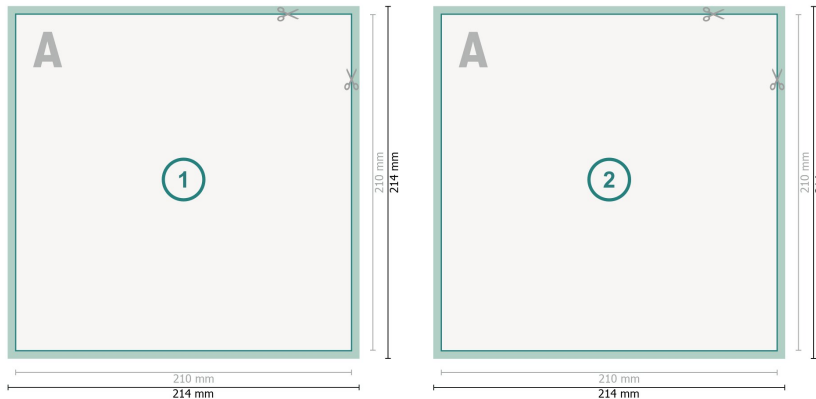

Postcards, A4-Square

Dataformat (incl. 2 mm bleed):
21,4 x 21,4 cm

bleed:
2 mm

Trimmed size:
21 x 21 cm

Safety margin:
4 mm

Maintaining space between the text/information and the edge of the trimmed format prevents undesirable cuts.

Explanation of symbols

-  Bleed
-  Reading direction
-  Trimmed size
-  Data format
-  We will cut/perforate your product here

Please note:

Allow for trim allowance and safety margin according to instructions.

Arrange background graphics, images or graphics up to the edge of the data format.

Tolerances may occur during production due to cutting, punching and folding processes.

Printing data: Instructions and templates can be found under the menu item *Printing data* at www.onlineprinters.co.uk