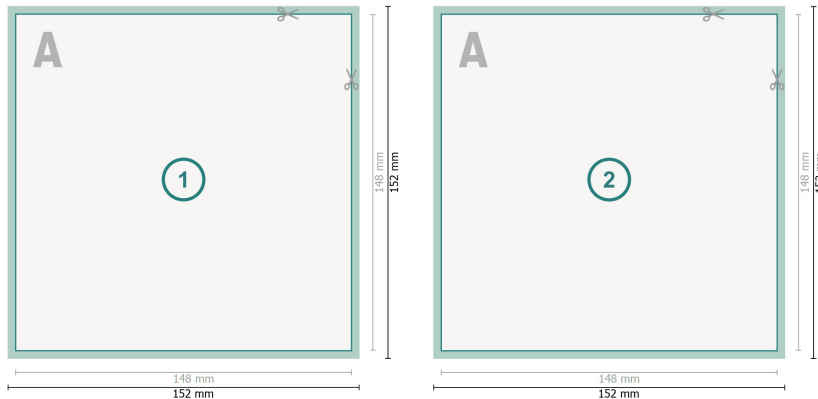

Postcards, A5-Square

**Dataformat (incl. 2 mm bleed):**

15,2 x 15,2 cm

bleed:

2 mm

Trimmed size:

14,8 x 14,8 cm

Safety margin:

4 mm

Maintaining space between the text/information and the edge of the trimmed format prevents undesirable cuts.

Explanation of symbols

 Bleed

 Reading direction

 Trimmed size

 Data format

 We will cut/perforate your product here

Please note:

Allow for trim allowance and safety margin according to instructions.

Arrange background graphics, images or graphics up to the edge of the data format.

Tolerances may occur during production due to cutting, punching and folding processes.